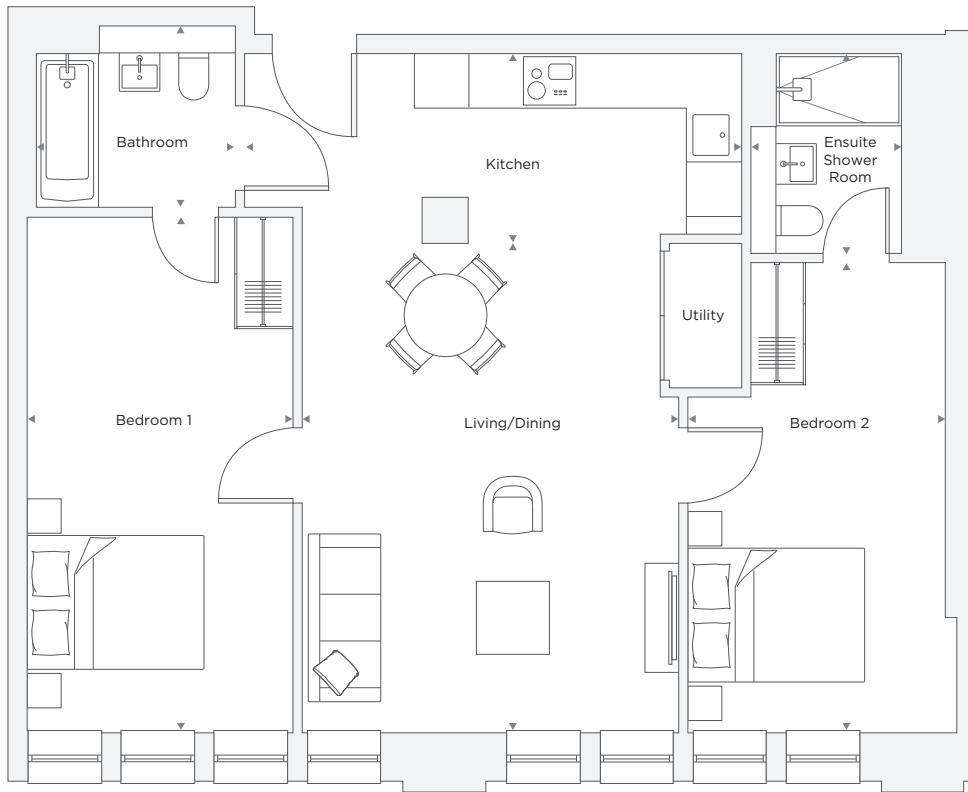

# APARTMENT A0.03

2 Bedroom

Total Area 76.6 m<sup>2</sup> / 824.5 ft<sup>2</sup>

Living/Dining Room	4.14 m X 5.49 m	13' 7" X 18' 0"
Kitchen	3.07 m X 1.99 m	10' 1" X 6' 6"
Bedroom 1	2.93 m X 5.68 m	9' 8" X 18' 8"
Bedroom 2	2.96 m X 5.18 m	9' 9" X 17' 0"
Bathroom	2.20 m X 2.00 m	7' 3" X 6' 7"
Ensuite	1.65 m X 2.20 m	5' 5" X 7' 3"