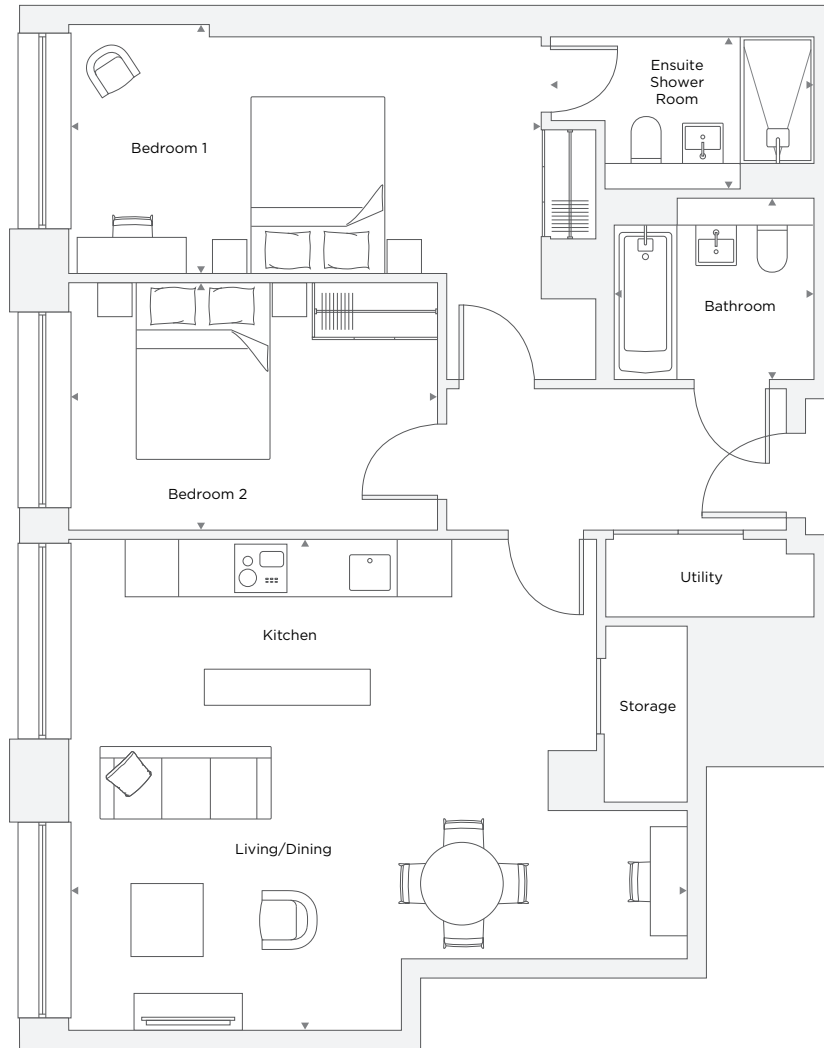

APARTMENT A0.12

2 Bedroom

Total Area 80.0 m² / 861.1 ft²

Kitchen/Living/Dining Room	6.82 m X 5.4 m	22' 5" X 17' 9"
Bedroom 1	5.21 m X 2.61 m	17' 1" X 8' 7"
Bedroom 2	4.06 m X 2.73 m	13' 4" X 8' 11"
Bathroom	2.20 m x 2.00 m	7' 3" x 6' 7"
Ensuite 1	2.90 m x 1.68 m	9' 6" x 5' 6"