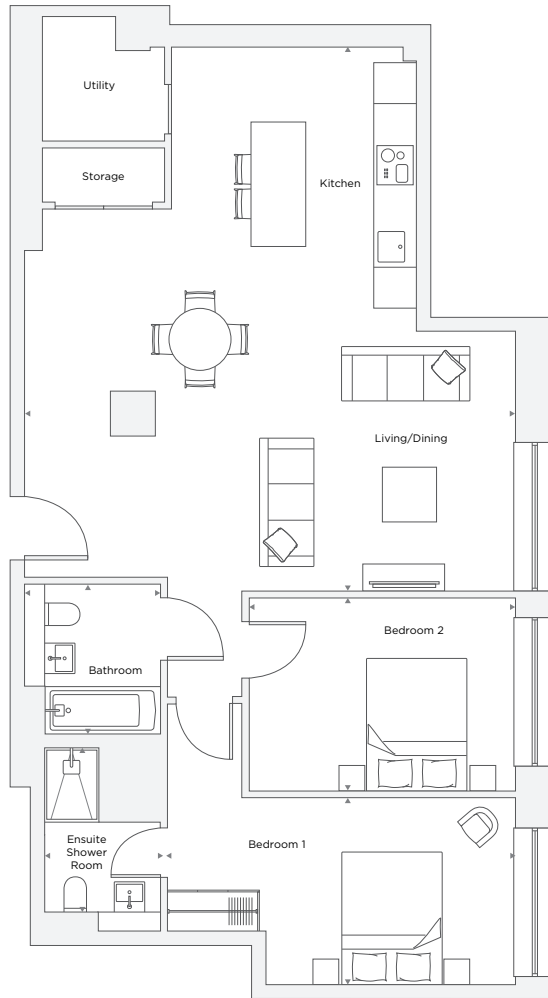

THE COCOA WORKS

APARTMENT A0.15

2 Bedroom

Total Area 89.0 m² / 958.0 ft²

Kitchen/Living/Dining Room	7.24 m x 7.99 m	23' 9" x 26' 3"
Bedroom 1	5.11 m X 2.74 m	16' 9" X 8' 12"
Ensuite 1	1.70 m X 2.42 m	5' 7" X 7' 11"
Bedroom 2	3.91 m X 2.83 m	12' 10" X 9' 4"
Bathroom	2.00 m X 2.20 m	6' 7" X 7' 3"

Floor plans are not to scale. Measurements are approximate and for guidance only. Design layouts are subject to change.