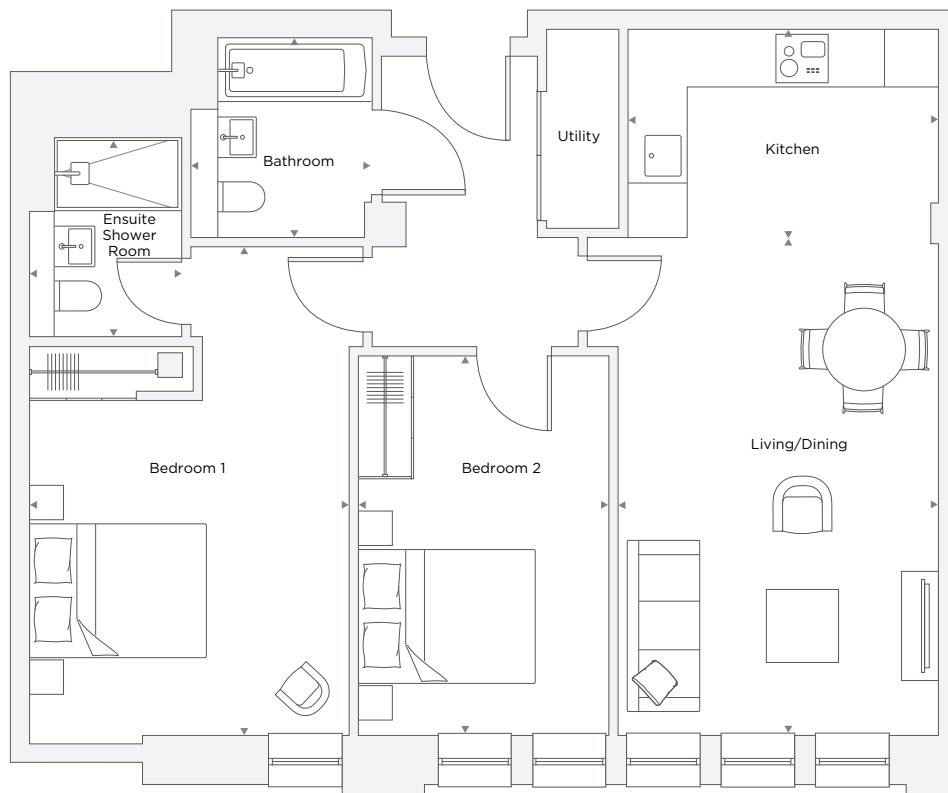

THE COCOA WORKS

APARTMENT A1.01

2 Bedroom

Total Area 74.9 m² / 806.2 ft²

Living/Dining Room	3.53 m X 5.49 m	11' 7" X 18' 0"
Kitchen	3.42 m X 2.30 m	11' 2" X 7' 6"
Bedroom 1	3.52 m X 5.38 m	11' 7" X 17' 8"
Ensuite 1	1.73 m X 2.20 m	5' 8" X 7' 3"
Bedroom 2	2.76 m X 4.18 m	9' 1" X 13' 9"
Bathroom	2.00 m X 2.20 m	6' 7" X 7' 3"

Floor plans are not to scale. Measurements are approximate and for guidance only. Design layouts are subject to change.