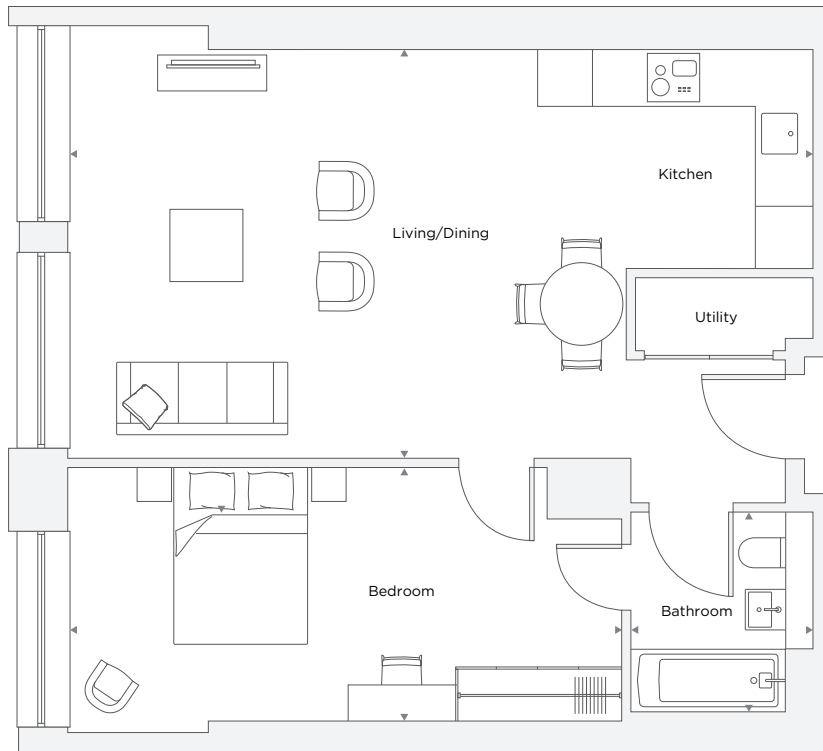

APARTMENT A1.14

1 Bedroom

Total Area 61.0 m² / 656.6 ft²

| | | |
|----------------------------|-----------------|------------------|
| Kitchen/Living/Dining Room | 8.21 m x 4.51 m | 26' 11" x 14' 9" |
| Bedroom 1 | 6.11 m X 2.92 m | 20' 1" X 9' 7" |
| Bathroom | 2.00 m X 2.20 m | 6' 7" X 7' 3" |