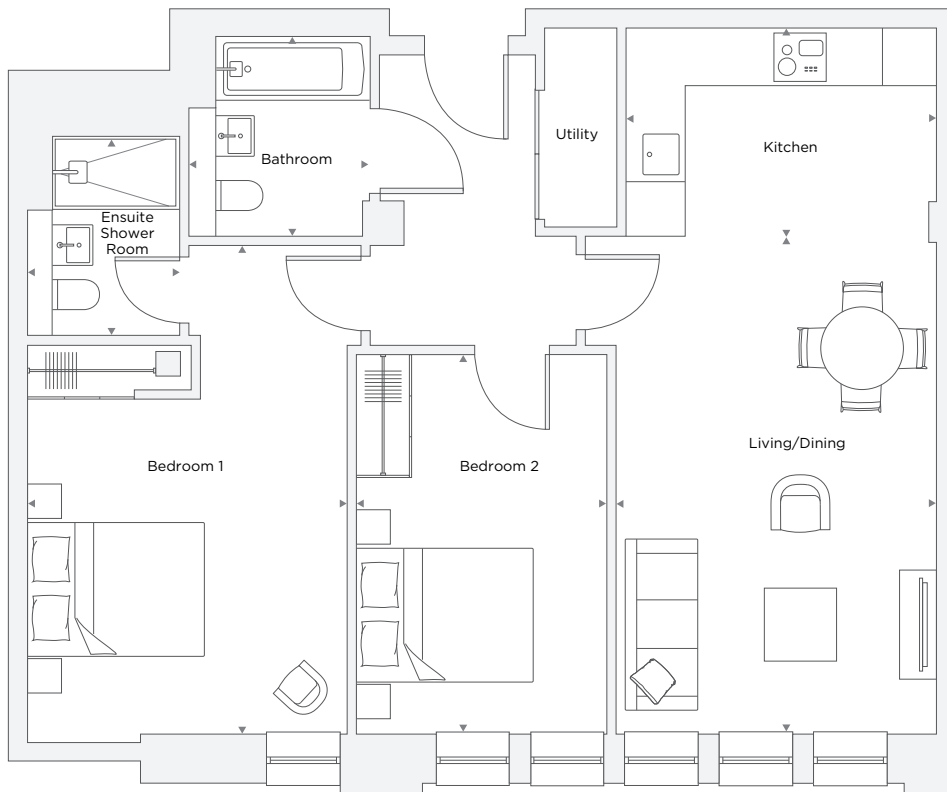

## APARTMENT A2.01

2 Bedroom

Total Area 75.0 m<sup>2</sup> / 807.3 ft<sup>2</sup>

Living/Dining Room	3.53 m x 5.56 m	11' 7" x 18' 3"
Kitchen	3.42 m x 2.30 m	11' 2" x 7' 7"
Bedroom 1	3.52 m x 5.38 m	11' 7" x 17' 8"
Ensuite 1	1.68 m x 2.20 m	5' 6" x 7' 3"
Bedroom 2	2.76 m x 4.18 m	9' 1" x 13' 9"
Bathroom	2.00 m x 2.20 m	6' 7" x 7' 3"

Floor plans are not to scale. Measurements are approximate and for guidance only. Design layouts are subject to change.