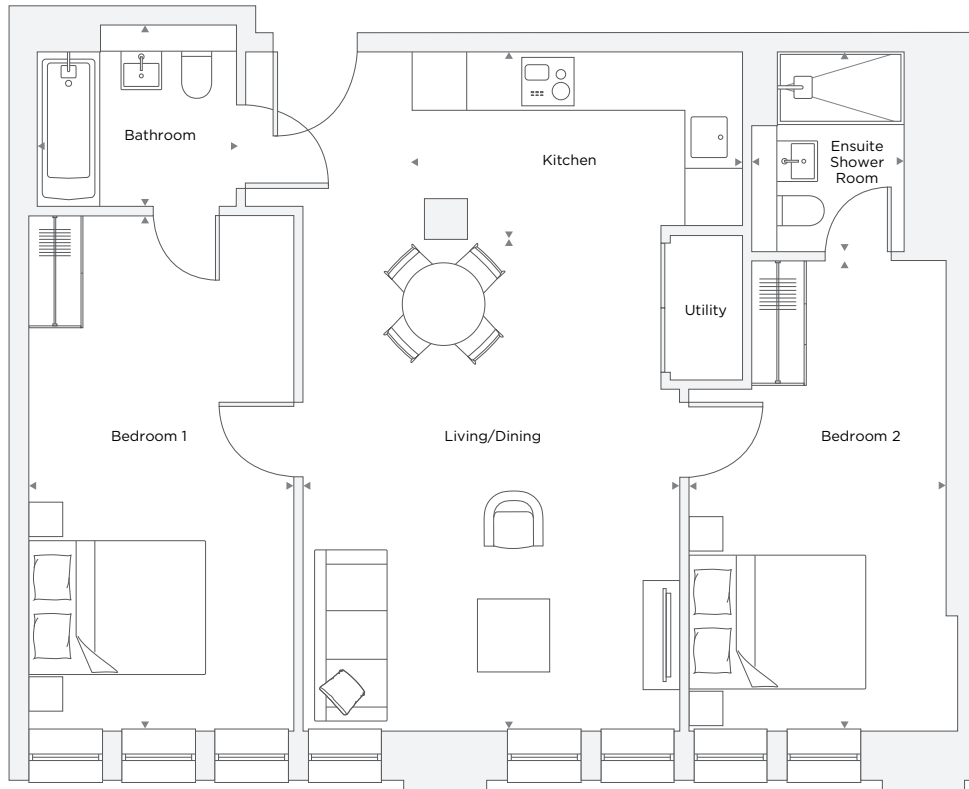

APARTMENT A2.04

2 Bedroom

Total Area 76.3 m² / 821.3 ft²

Living/Dining Room	4.14 m x 5.49 m	13' 7" x 18' 0"
Kitchen	3.64 m x 2.07 m	11' 11" x 6' 9"
Bedroom 1	2.93 m x 5.68 m	9' 7" x 18' 8"
Bedroom 2	2.96 m x 5.18 m	9' 9" x 16' 12"
Bathroom	2.20 m X 2.00 m	7' 3" X 6' 7"
Ensuite	1.68 m X 2.20 m	5' 6" X 7' 3"