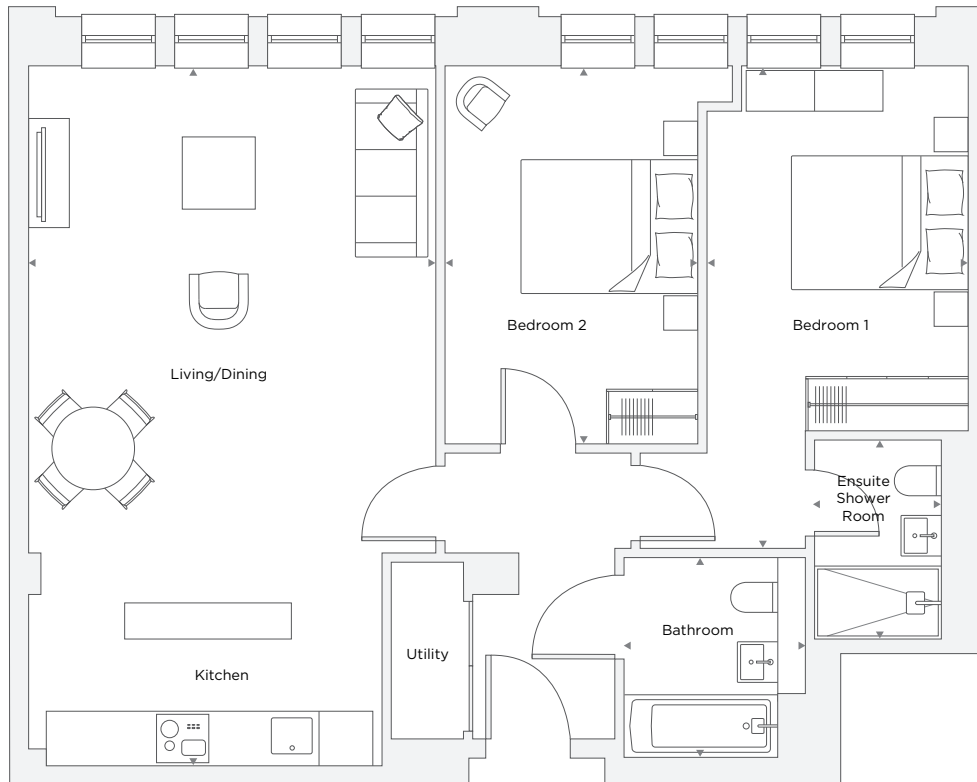

THE COCOA WORKS

APARTMENT A2.07

2 Bedroom

Total Area 76.5 m² / 823.4 ft²

Kitchen/Living/Dining Room	4.48 m X 7.72 m	14' 8" X 25' 4"
Bedroom 1	2.89 m x 5.32 m	9' 6" x 17' 5"
Ensuite 1	1.40 m X 2.20 m	4' 7" X 7' 3"
Bedroom 2	2.79 m X 4.17 m	9' 2" X 13' 8"
Bathroom	2.00 m X 2.20 m	6' 7" X 7' 3"

Floor plans are not to scale. Measurements are approximate and for guidance only. Design layouts are subject to change.