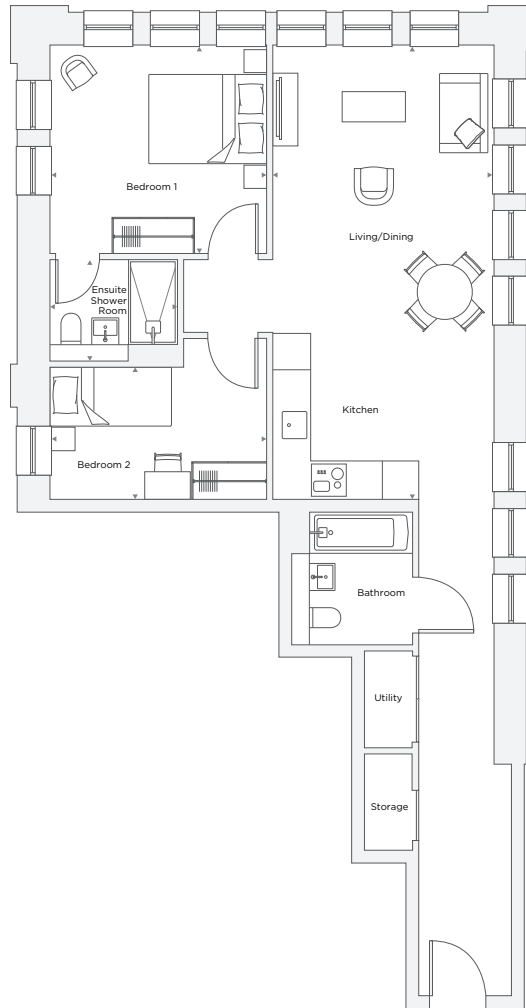

THE COCOA WORKS

APARTMENT A2.08

2 Bedroom

Total Area 74.4 m² / 800.8 ft²

Kitchen/Living/Dining Room	3.65 m X 7.51 m	11' 12" X 24' 8"
Bedroom 1	3.58 m X 3.45 m	11' 9" X 11' 4"
Ensuite	2.11 m X 1.68 m	6' 11" X 5' 6"
Bedroom 2	3.58 m X 2.66 m	11' 9" X 8' 9"
Bathroom	2.20 m x 2.00 m	7' 3" x 6' 7"

Floor plans are not to scale. Measurements are approximate and for guidance only. Design layouts are subject to change.