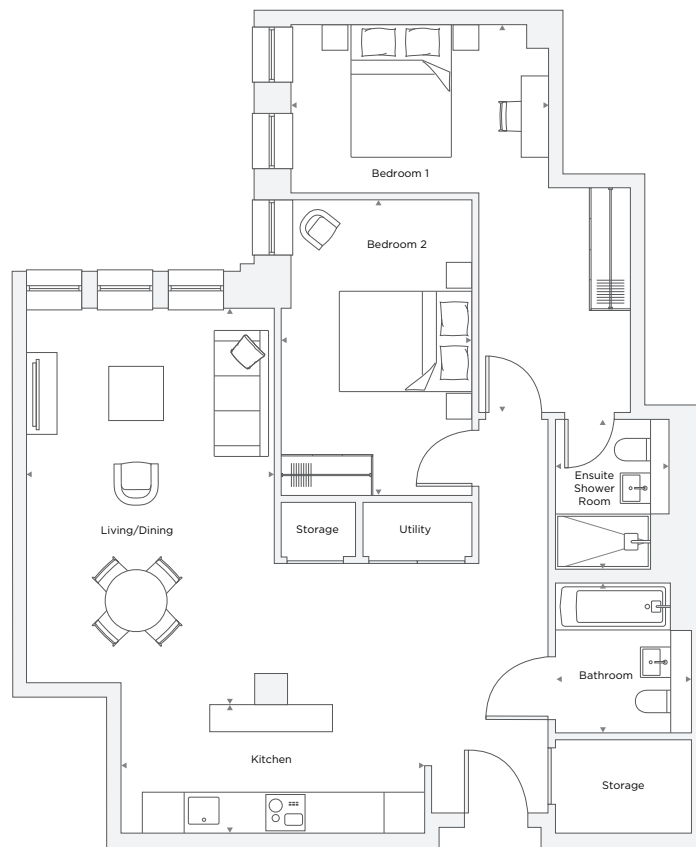

APARTMENT A2.09

2 Bedroom

Total Area 87.7 m² / 944.0 ft²

Living/Dining Room	3.64 m x 5.29 m	11' 11" x 17' 4"
Kitchen	4.46 m x 1.89 m	14' 8" x 6' 3"
Bedroom 1	3.78 m x 5.70 m	12' 5" x 18' 8"
Ensuite 1	1.68 m X 2.20 m	5' 6" X 7' 3"
Bedroom 2	2.80 m X 4.34 m	9' 2" X 14' 3"
Bathroom	2.00 m X 2.20 m	6' 7" X 7' 3"