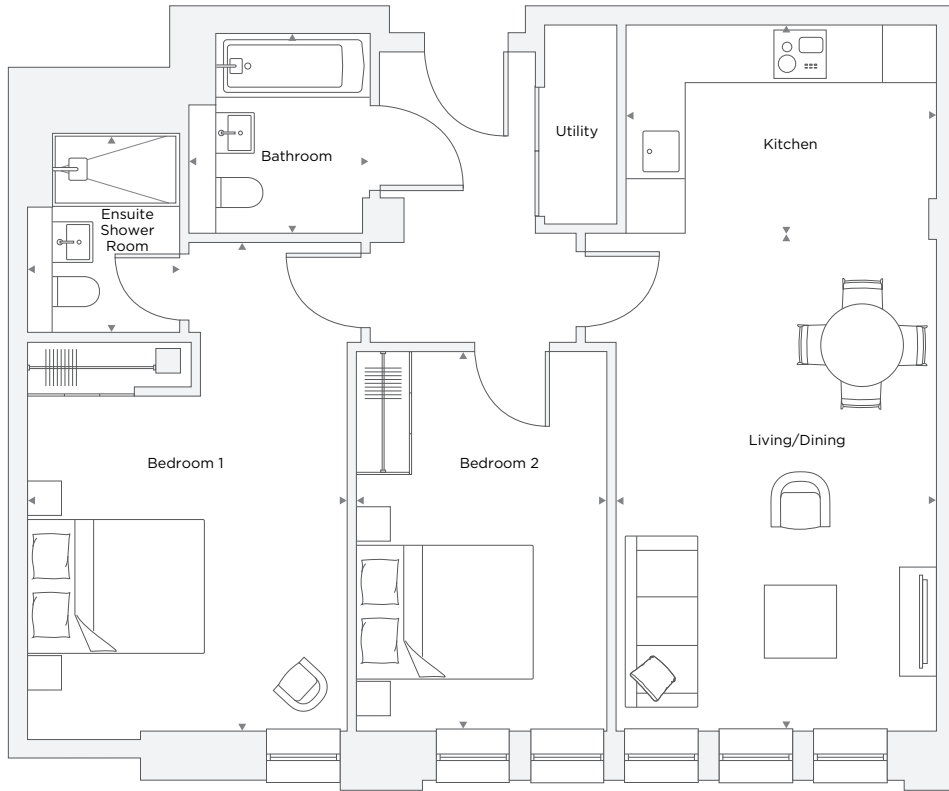

THE COCOA WORKS

APARTMENT A3.01

2 Bedroom

Total Area 75.0 m² / 807.3 ft²

Living/Dining Room	3.53 m x 5.56 m	11' 7" x 18' 3"
Kitchen	3.42 m x 2.30 m	11' 2" x 7' 7"
Bedroom 1	3.52 m x 5.38 m	11' 7" x 17' 8"
Ensuite 1	1.68 m x 2.20 m	5' 6" x 7' 3"
Bedroom 2	2.76 m x 4.18 m	9' 1" x 13' 9"
Bathroom	2.00 m x 2.20 m	6' 7" x 7' 3"

Floor plans are not to scale. Measurements are approximate and for guidance only. Design layouts are subject to change.