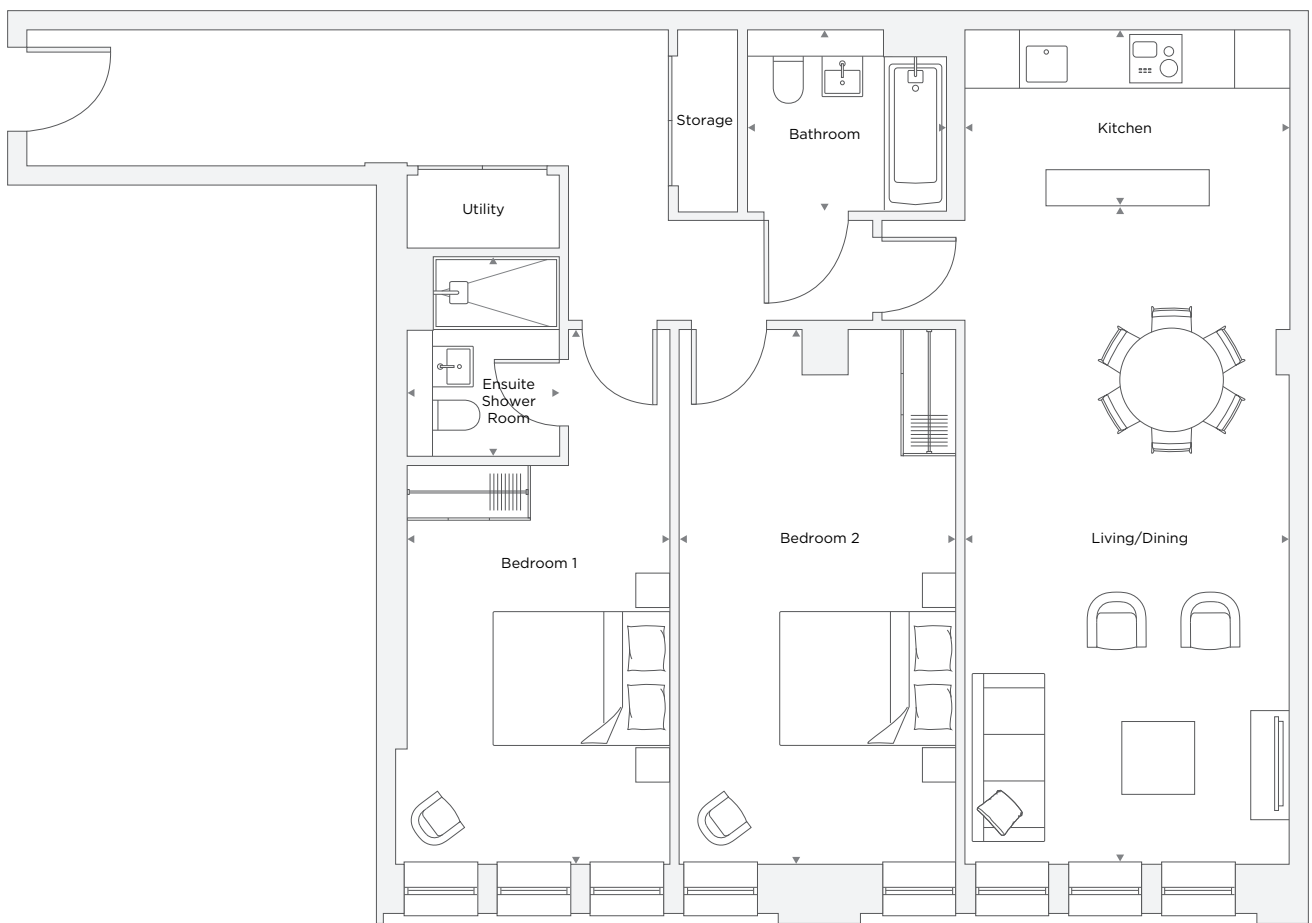

APARTMENT A3.05

2 Bedroom

Total Area 95.5 m² / 1,028.0 ft²

Living/Dining Room	3.57 m X 7.09 m	11' 9" X 23' 3"
Kitchen	3.57 m X 2.10 m	11' 9" X 6' 11"
Bedroom 1	2.89 m X 5.97 m	9' 6" X 19' 7"
Bedroom 2	3.05 m X 5.89 m	10' 0" X 19' 4"
Bathroom	2.20 m X 2.00 m	7' 3" X 6' 7"
Ensuite	1.68 m X 2.20 m	5' 6" X 7' 3"