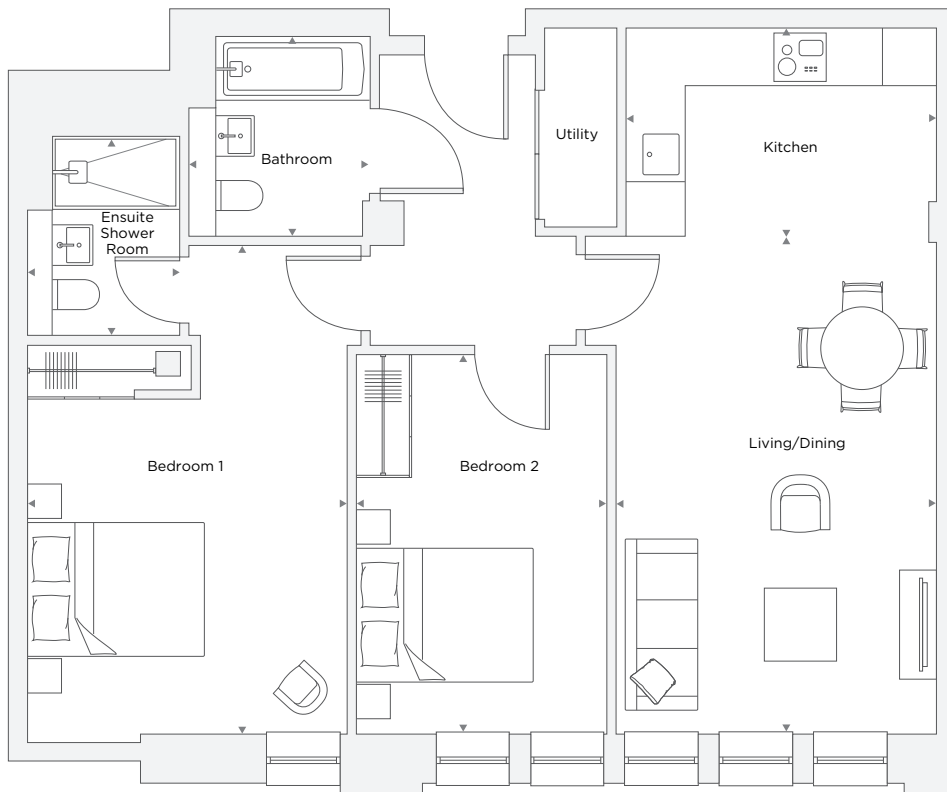

THE COCOA WORKS

APARTMENT A4.01

2 Bedroom

Total Area 75.0 m² / 807.3 ft²

Living/Dining Room	3.53 m x 5.56 m	11' 7" x 18' 3"
Kitchen	3.42 m x 2.30 m	11' 2" x 7' 7"
Bedroom 1	3.52 m x 5.38 m	11' 7" x 17' 8"
Ensuite 1	1.68 m x 2.20 m	5' 6" x 7' 3"
Bedroom 2	2.76 m x 4.18 m	9' 1" x 13' 9"
Bathroom	2.00 m x 2.20 m	6' 7" x 7' 3"

Floor plans are not to scale. Measurements are approximate and for guidance only. Design layouts are subject to change.