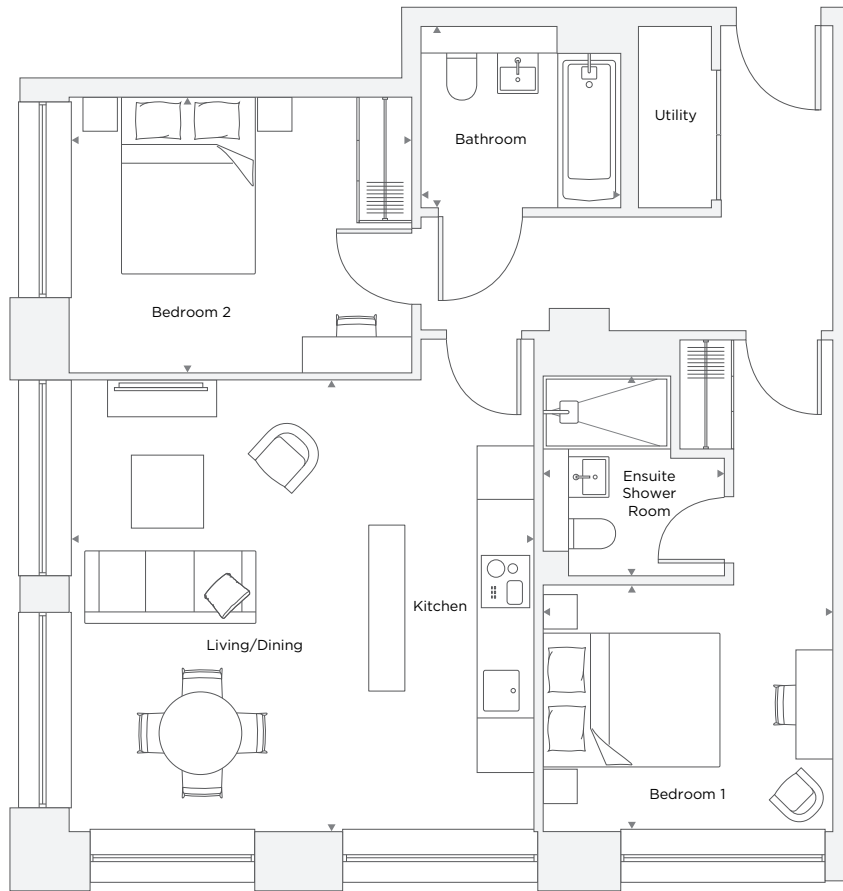

APARTMENT A4.16

2 Bedroom

Total Area 71.0 m² / 764.2 ft²

Kitchen/Living/Dining Room	5.13 m X 4.95 m	16' 10" X 16' 3"
Bedroom 1	3.19 m X 2.71 m	10' 6" X 8' 11"
Ensuite 1	2.00 m X 2.20 m	6' 7" X 7' 3"
Bedroom 2	3.78 m X 3.04 m	12' 5" X 9' 12"
Bathroom	2.20 m X 2.00 m	7' 3" X 6' 7"