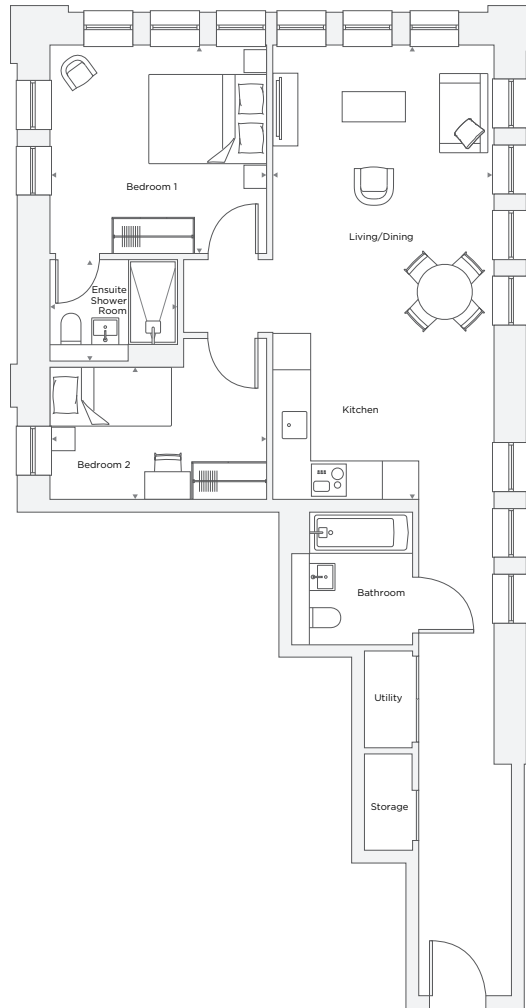

THE COCOA WORKS

APARTMENT A5.08

2 Bedroom

Total Area 74.4 m² / 800.8 ft²

Kitchen/Living/Dining Room	3.65 m X 7.51 m	11' 12" X 24' 8"
Bedroom 1	3.58 m X 3.45 m	11' 9" X 11' 4"
Ensuite	2.11 m X 1.68 m	6' 11" X 5' 6"
Bedroom 2	3.58 m X 2.66 m	11' 9" X 8' 9"
Bathroom	2.20 m x 2.00 m	7' 3" x 6' 7"

Floor plans are not to scale. Measurements are approximate and for guidance only. Design layouts are subject to change.