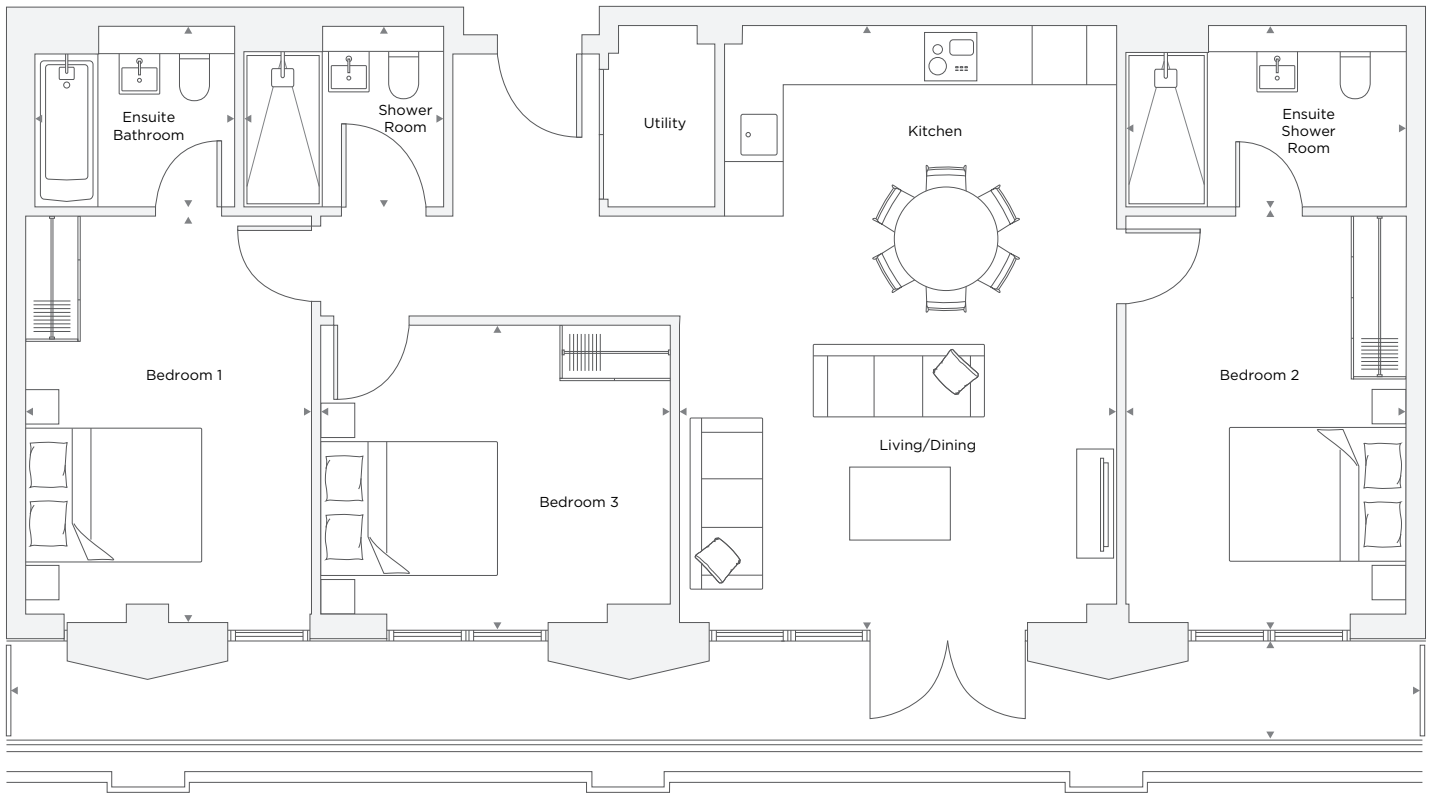

# APARTMENT A6.02

3 Bedroom

Total Area 100.9 m<sup>2</sup> / 1,086.1 ft<sup>2</sup>

Kitchen/Living/Dining Room	4.82 m X 6.58 m	15' 10" X 21' 7"
Bedroom 1	3.15 m X 4.48 m	10' 4" X 14' 8"
Bedroom 2	3.09 m X 4.39 m	10' 2" X 14' 5"
Bedroom 3	3.85 m X 3.18 m	12' 8" X 10' 5"
Bathroom	2.20 m X 1.99 m	7' 3" X 6' 6"
Ensuite 1	2.20 m X 1.99 m	7' 3" X 6' 6"
Ensuite 2	3.09 m X 2.00 m	10' 2" X 6' 7"
Terrace	15.39 m X 1.22 m	50' 6" X 3' 12"