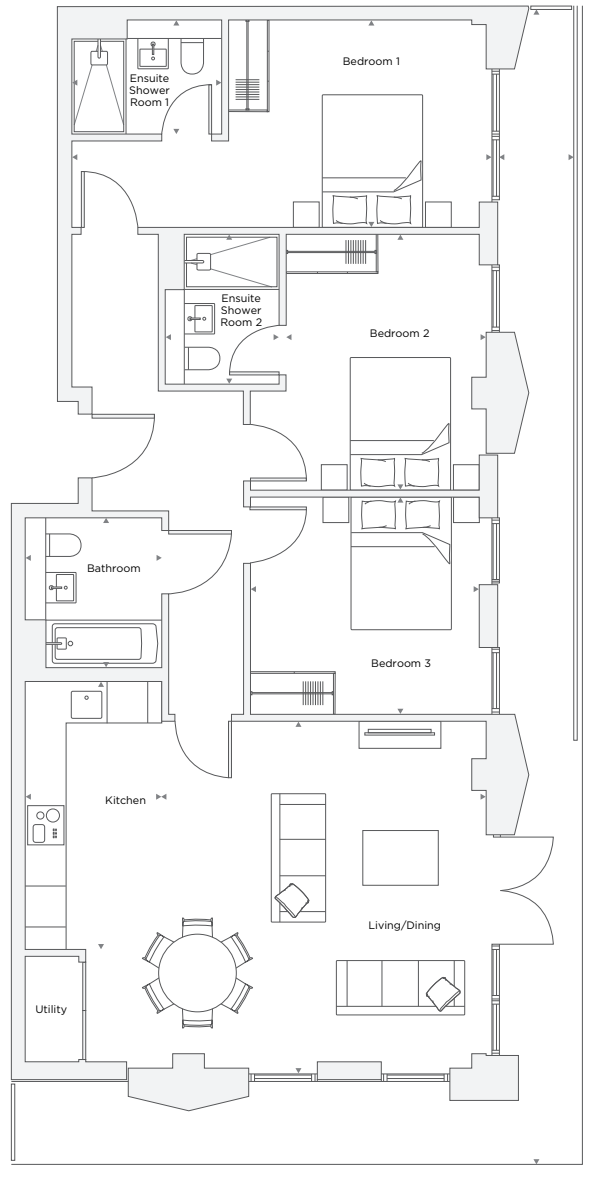

## APARTMENT A6.11

3 Bedroom

Total Area 101 m<sup>2</sup> / 1,087.2 ft<sup>2</sup>

Living/Dining Room	4.77 m X 5.00 m	15' 8" X 16' 5"
Kitchen	2.00 m X 3.94 m	6' 7" X 12' 11"
Bedroom 1	5.99 m X 3.05 m	19' 8" X 10' 0"
Bedroom 2	2.84 m X 3.75 m	9' 4" X 12' 4"
Bedroom 3	3.37 m X 3.19 m	11' 1" X 10' 6"
Bathroom	2.00 m X 2.20 m	6' 7" X 7' 3"
Ensuite 1	2.20 m X 1.68 m	7' 3" X 5' 6"
Ensuite 2	1.68 m X 2.20 m	5' 6" X 7' 3"
Terrace	1.22 m X 16.96 m	3' 12" X 55' 8"