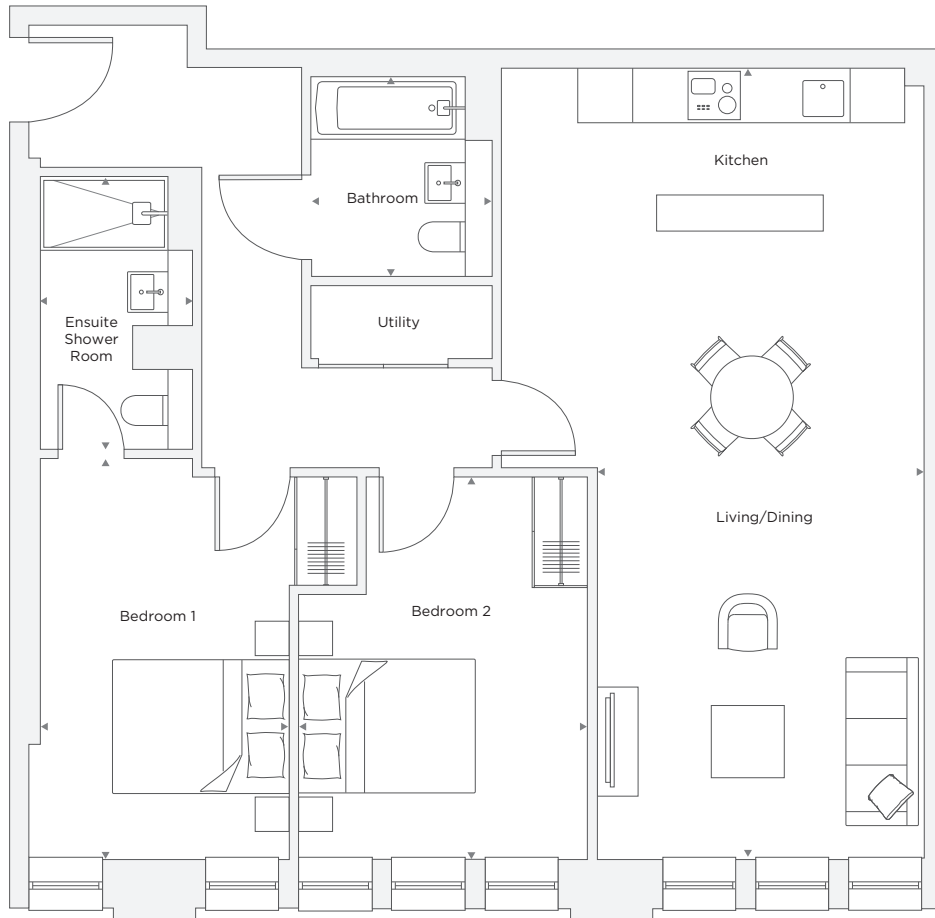

# APARTMENT B0.09

2 Bedroom

Total Area 86 m<sup>2</sup> / 925.7 ft<sup>2</sup>

Kitchen/Living/Dining Room	3.70 m X 8.72 m	12' 2" X 28' 7"
Bedroom 1	2.74 m X 4.42 m	8' 12" X 14' 6"
Bedroom 2	3.19 m X 4.22 m	10' 5" X 13' 10"
Bathroom	2.00 m X 2.20 m	6' 7" X 7' 3"
Ensuite	1.68 m X 3.00 m	5' 6" X 9' 10"