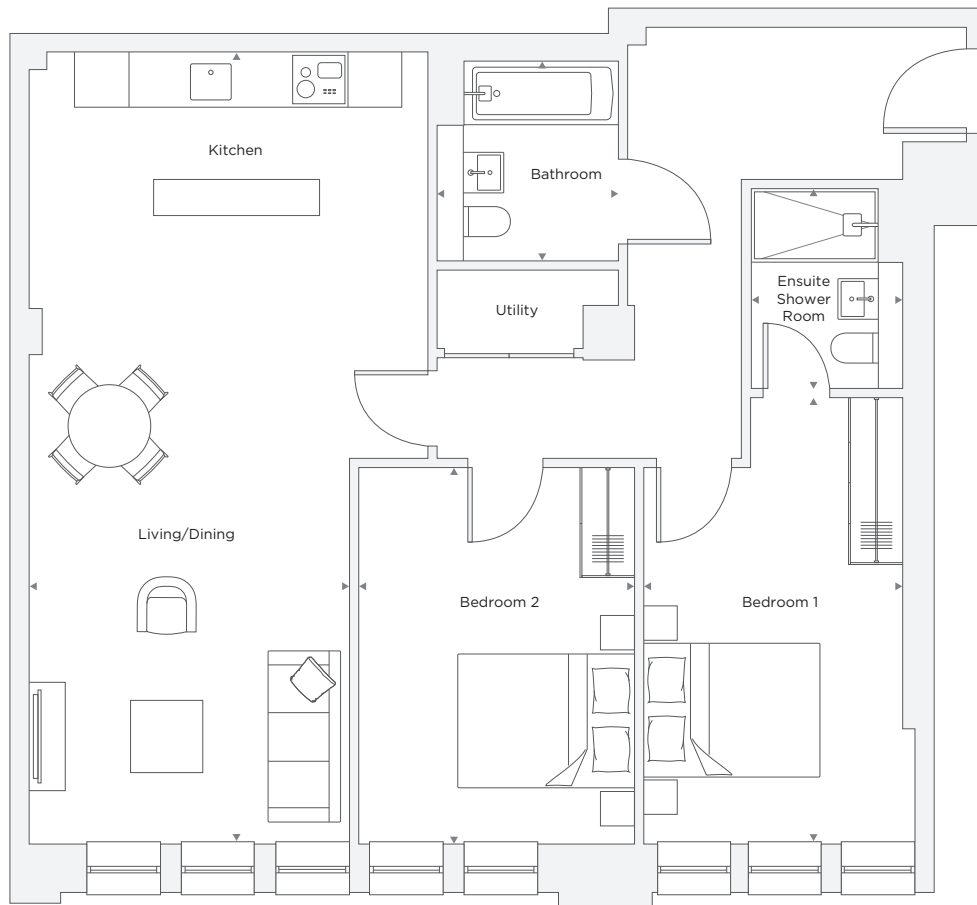

APARTMENT B0.17

2 Bedroom

Total Area 85.9 m² / 924.6 ft²

Kitchen/Living/Dining Room	3.53 m X 8.72 m	11' 7" X 28' 7"
Bedroom 1	2.86 m X 4.92 m	9' 5" X 16' 2"
Bedroom 2	3.03 m X 4.14 m	9' 11" X 13' 7"
Bathroom	2.20 m X 2.00 m	7' 3" X 6' 7"
Ensuite	1.68 m X 2.20 m	5' 6" X 7' 3"