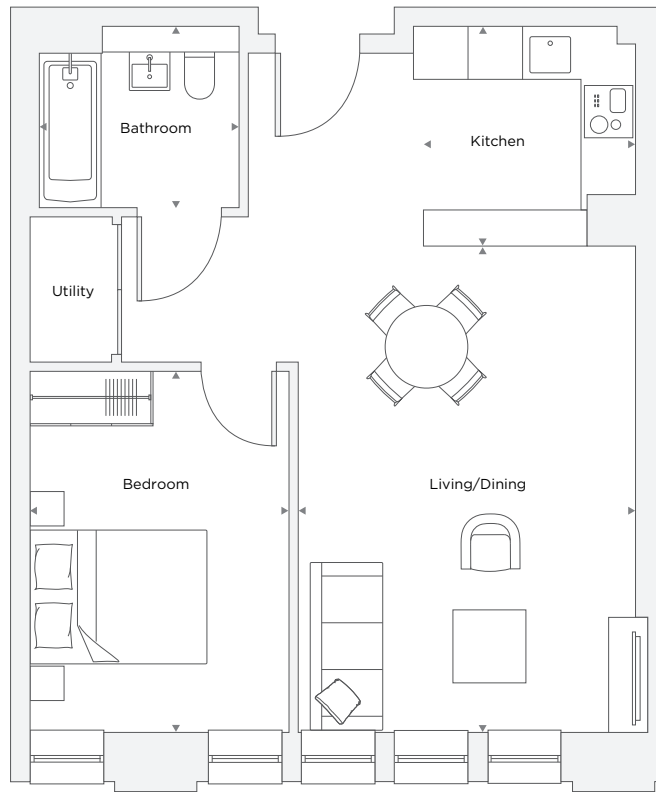

APARTMENT B1.17

1 Bedroom

Total Area 51.5 m² / 554.3 ft²

Living/Dining Room	3.72 m X 5.36 m	12' 2" X 17' 7"
Kitchen	2.45 m X 2.43 m	8' 0" X 7' 12"
Bedroom 1	2.85 m X 4.06 m	9' 4" X 13' 4"
Bathroom	2.30 m X 2.00 m	7' 7" X 6' 7"