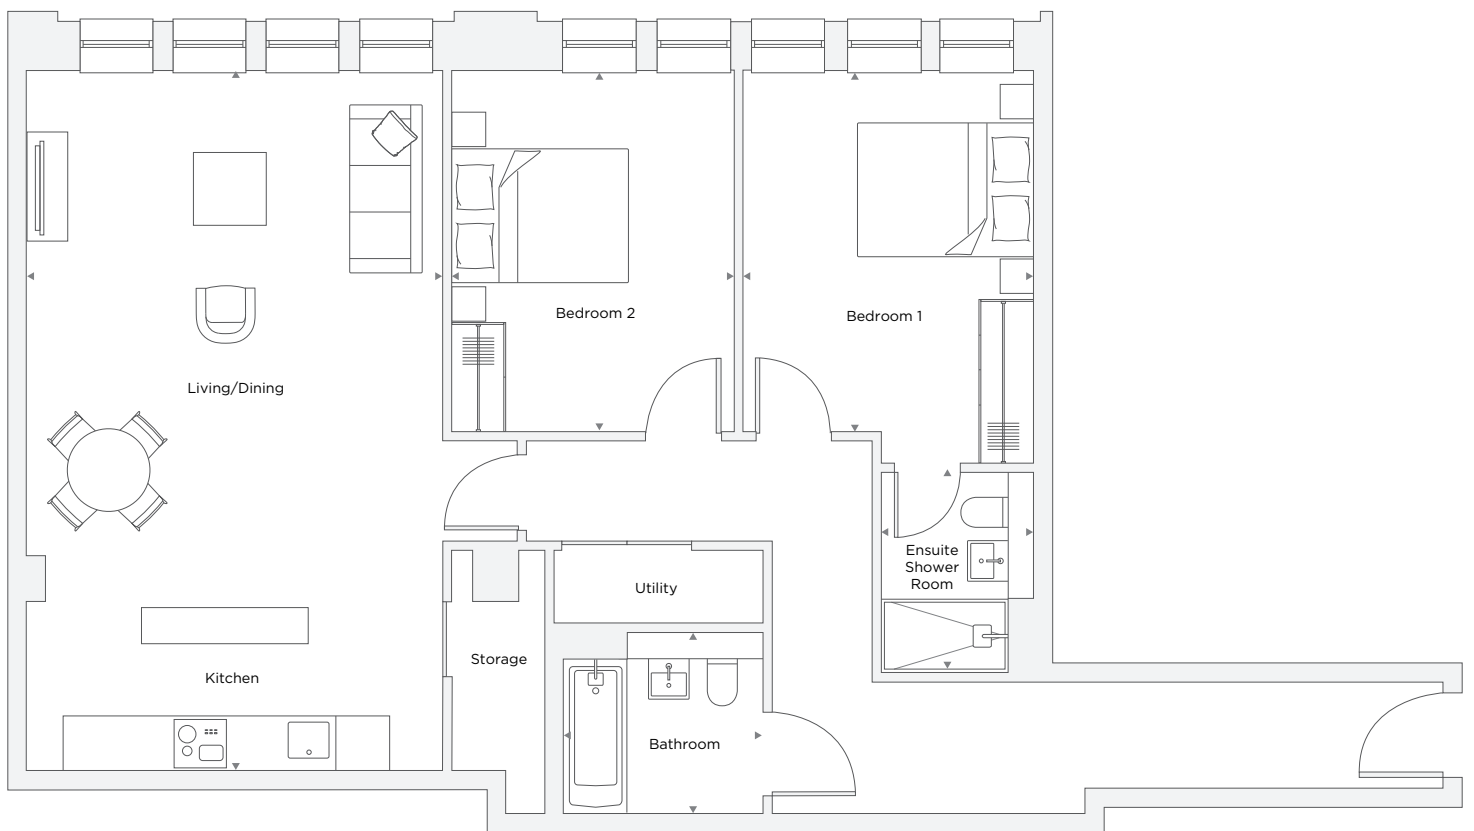

# APARTMENT B2.01

2 Bedroom

Total Area 93.4 m<sup>2</sup> / 1,005.4 ft<sup>2</sup>

Kitchen/Living/Dining Room	4.58 m X 7.72 m	15' 0" X 25' 4"
Bedroom 1	3.20 m X 3.98 m	10' 6" X 13' 1"
Ensuite 1	1.68 m X 2.20 m	5' 6" X 7' 3"
Bedroom 2	3.11 m X 3.98 m	10' 2" X 13' 1"
Bathroom	2.20 m X 2.00 m	7' 3" X 6' 7"