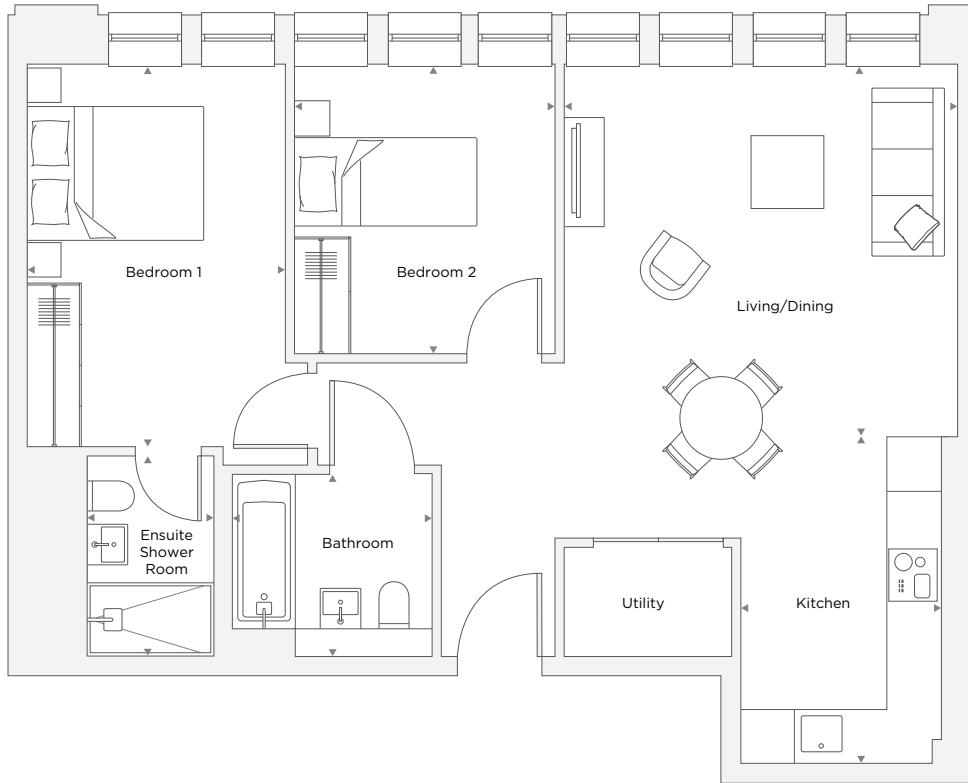

APARTMENT B2.02

2 Bedroom

Total Area 69.6 m² / 749.2 ft²

Living/Dining Room	4.33 m X 4.12 m	14' 2" X 13' 6"
Kitchen	2.23 m X 3.60 m	7' 4" X 11' 10"
Bedroom 1	2.85 m X 4.22 m	9' 4" X 13' 10"
Ensuite	1.40 m X 2.21 m	4' 7" X 7' 3"
Bedroom 2	2.87 m X 3.20 m	9' 5" X 10' 6"
Bathroom	2.20 m X 2.01 m	7' 3" X 6' 7"