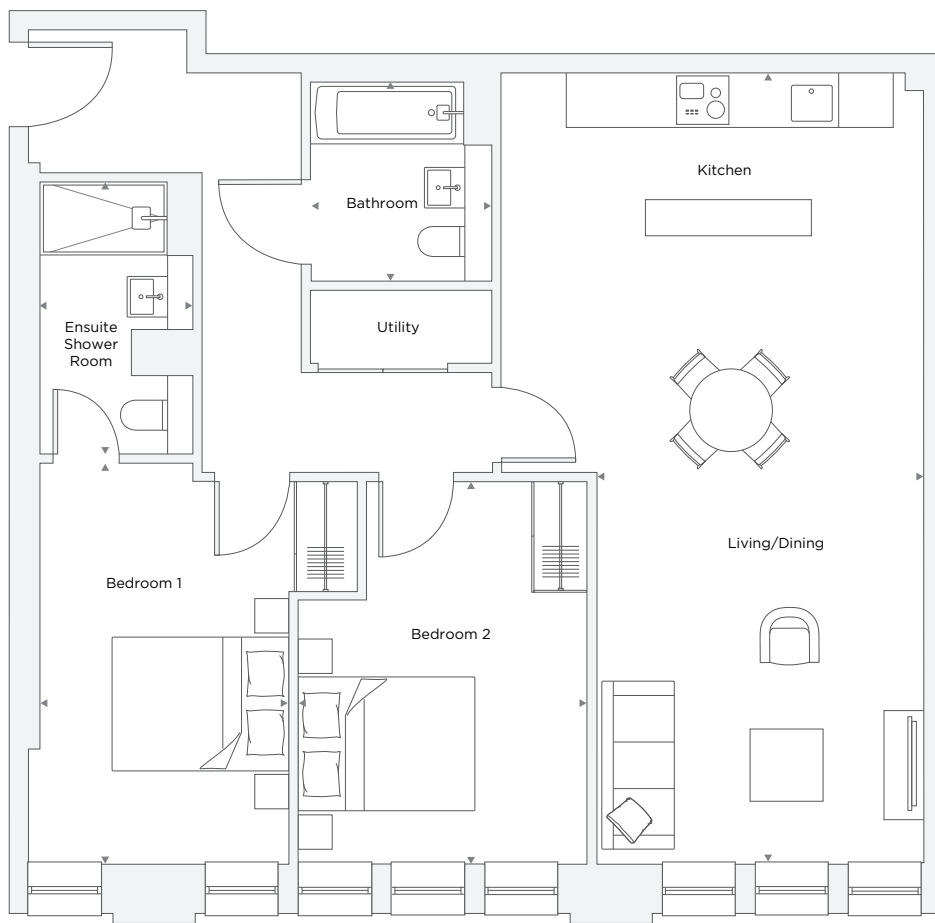

THE COCOA WORKS

APARTMENT B2.11

2 Bedroom

Total Area 86.0 m² / 925.7 ft²

Kitchen/Living/Dining Room	3.70 m X 8.72 m	12' 2" X 28' 7"
Bedroom 1	2.74 m X 4.42 m	8' 12" X 14' 6"
Bedroom 2	3.19 m X 4.35 m	10' 5" X 14' 3"
Bathroom	2.00 m X 2.20 m	6' 7" X 7' 3"
Ensuite	1.68 m X 3.05 m	5' 6" X 10' 0"

Floor plans are not to scale. Measurements are approximate and for guidance only. Design layouts are subject to change.