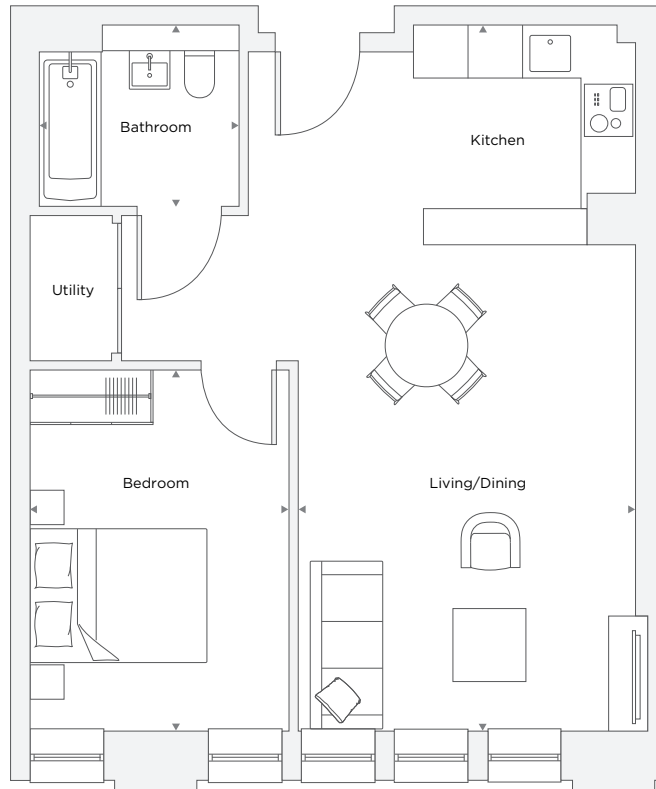

THE COCOA WORKS

APARTMENT B2.17

1 Bedroom

Total Area 51.2 m² / 551.1 ft²

Kitchen/Living/Dining Room	3.72 m X 7.78 m	12' 2" X 25' 6"
Bedroom 1	2.85 m X 3.98 m	9' 4" X 13' 1"
Bathroom	2.20 m X 2.00 m	7' 3" X 6' 7"

Floor plans are not to scale. Measurements are approximate and for guidance only. Design layouts are subject to change.