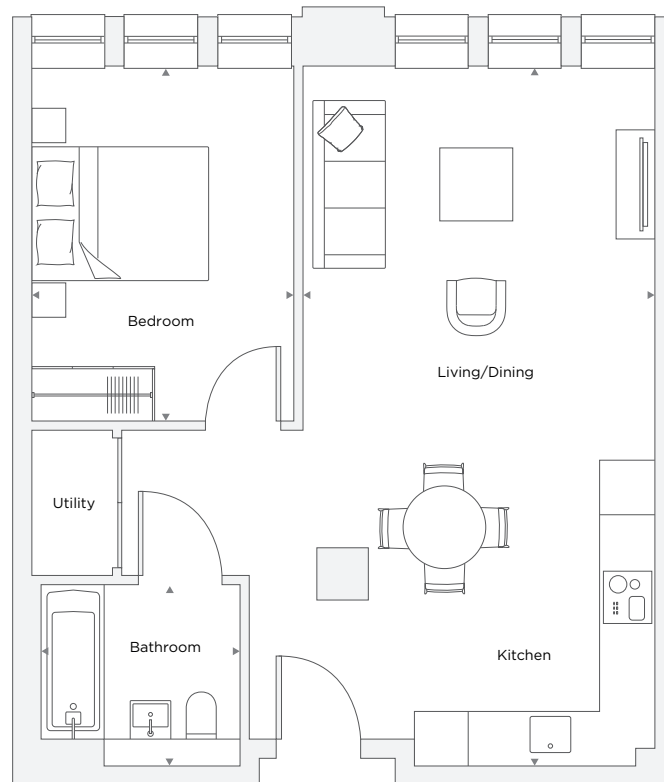

APARTMENT B3.04

1 Bedroom

Total Area 52.0 m² / 559.7 ft²

Kitchen/Living/Dining Room	3.87 m X 7.72 m	12' 8" X 25' 4"
Bedroom 1	2.89 m X 3.91 m	9' 6" X 12' 10"
Bathroom	2.20 m X 2.00 m	7' 3" X 6' 7"