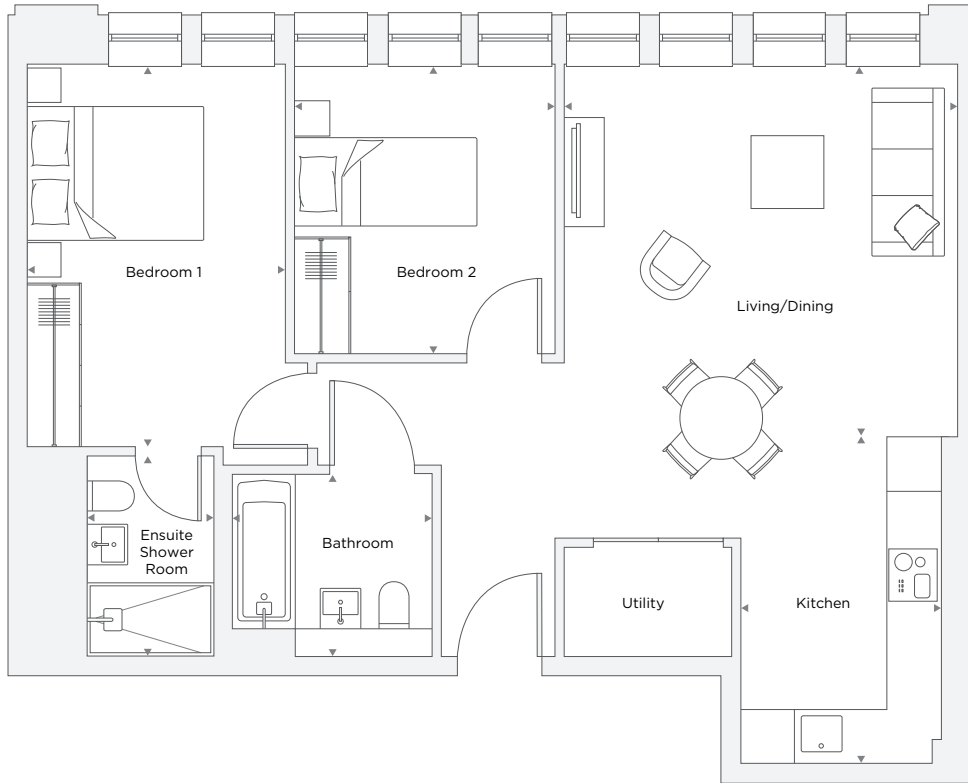

# APARTMENT B4.02

2 Bedroom

Total Area 69.6 m<sup>2</sup> / 749.2 ft<sup>2</sup>

Living/Dining Room	4.33 m X 4.12 m	14' 2" X 13' 6"
Kitchen	2.23 m X 3.60 m	7' 4" X 11' 10"
Bedroom 1	2.85 m X 4.22 m	9' 4" X 13' 10"
Ensuite	1.40 m X 2.21 m	4' 7" X 7' 3"
Bedroom 2	2.87 m X 3.20 m	9' 5" X 10' 6"
Bathroom	2.20 m X 2.01 m	7' 3" X 6' 7"