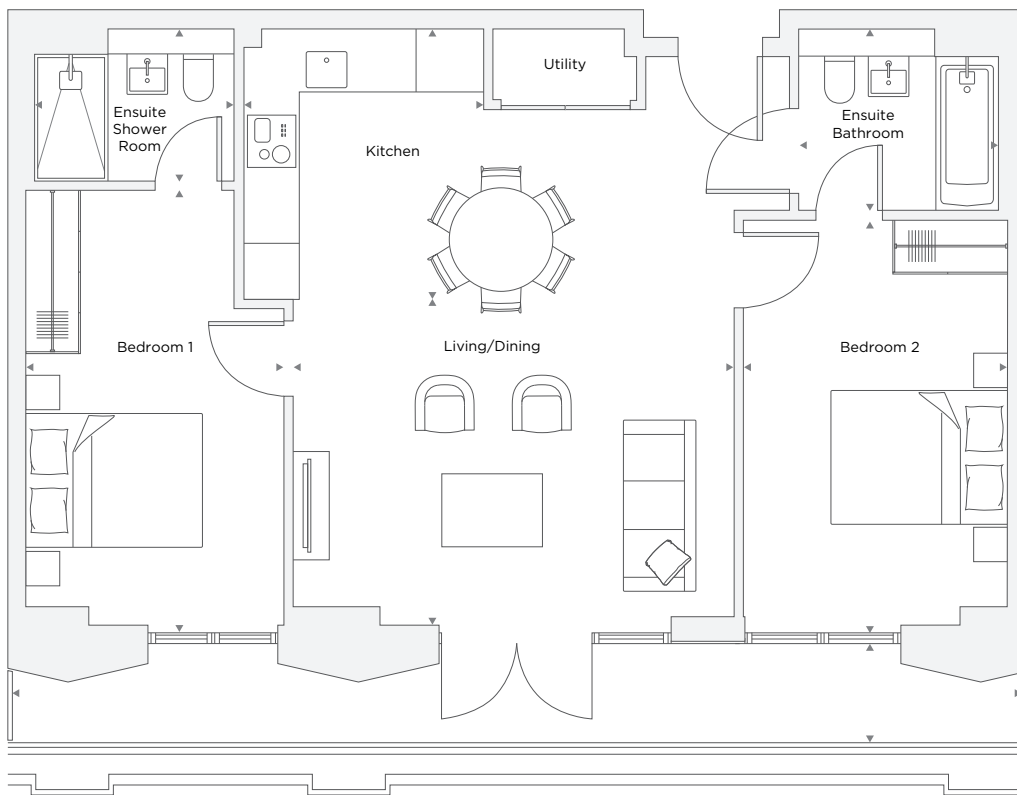

APARTMENT B6.04

2 Bedroom

Total Area 71.2 m² / 766.4 ft²

Living/Dining Room	4.87 m X 3.60 m	15' 12" X 11' 10"
Kitchen	2.64 m X 2.98 m	8' 8" X 9' 9"
Bedroom 1	2.84 m X 4.80 m	9' 4" X 15' 9"
Bedroom 2	2.91 m X 4.47 m	9' 6" X 14' 8"
Bathroom	2.20 m X 2.00 m	7' 3" X 6' 7"
Ensuite	2.20 m X 1.68 m	7' 3" X 5' 6"
Terrace	10.02 m X 1.22 m	32' 11" X 3' 12"