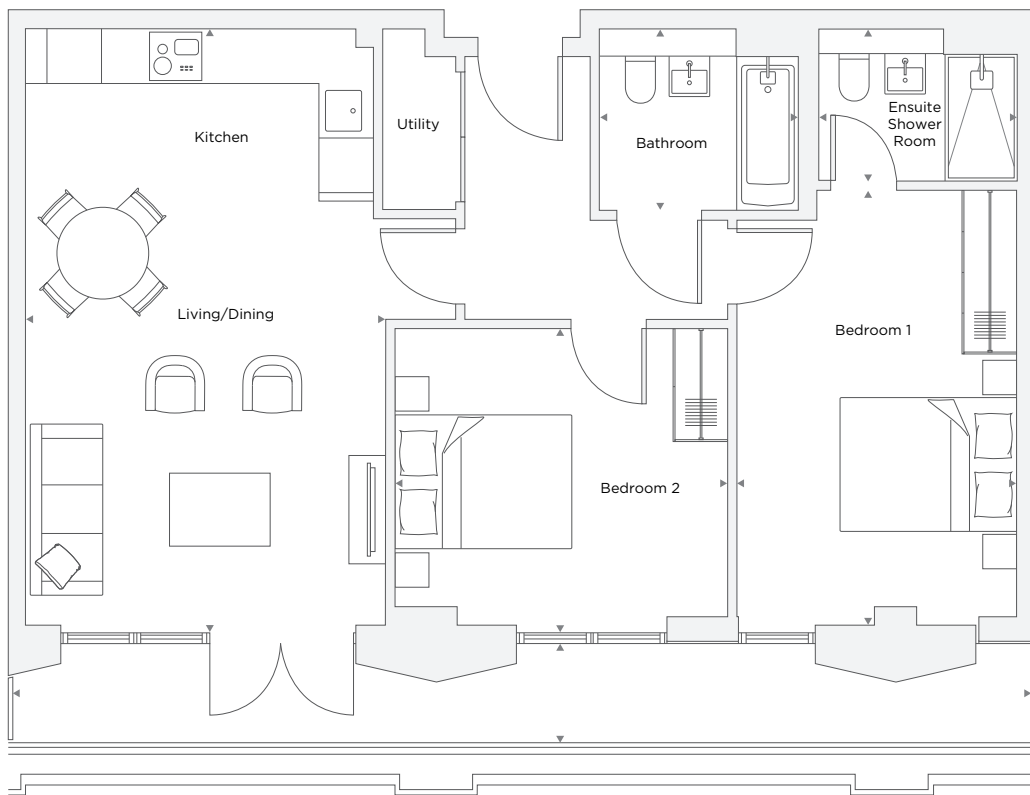

APARTMENT B6.05

2 Bedroom

Total Area 72.1 m² / 776.1 ft²

Kitchen/Living/Dining Room	3.84 m X 6.57 m	12' 7" X 21' 7"
Bedroom 1	3.08 m X 4.80 m	10' 1" X 15' 9"
Bedroom 2	3.67 m X 3.27 m	12' 0" X 10' 9"
Bathroom	2.20 m X 2.00 m	7' 3" X 6' 7"
Ensuite	2.20 m X 1.68 m	7' 3" X 5' 6"
Terrace	11.47 m X 1.22 m	37' 7" X 3' 12"