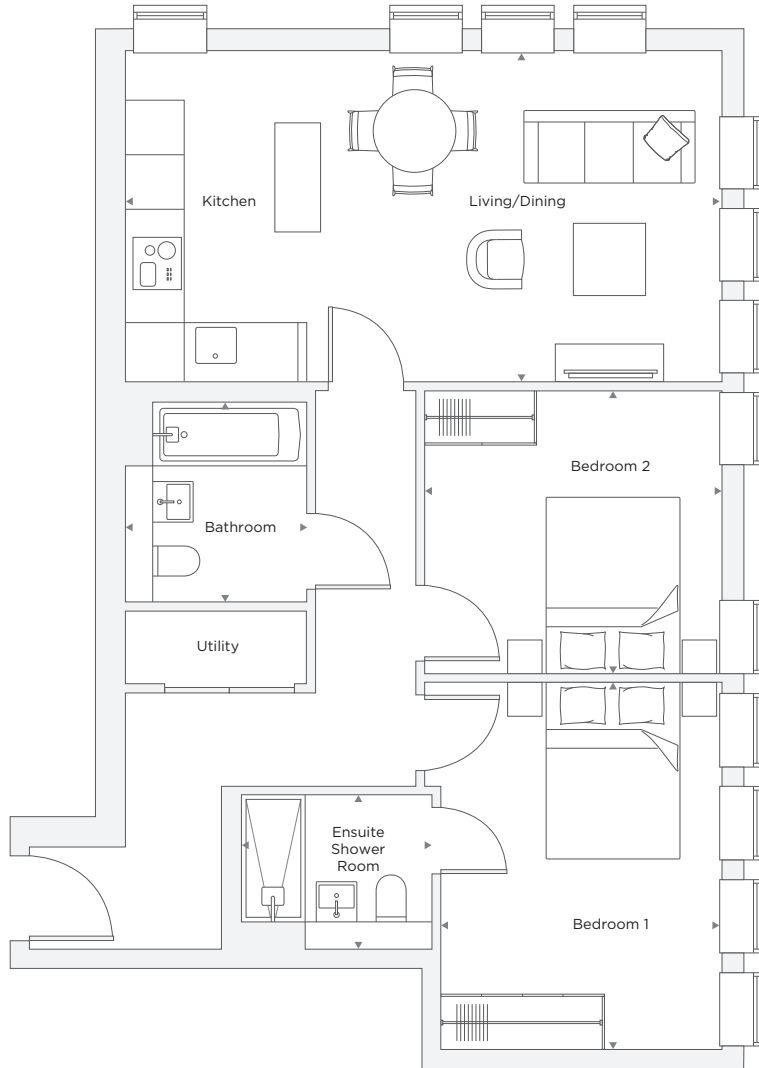

APARTMENT CO.02

2 Bedroom

Total Area 69.5 m² / 745 ft²

Living/Dining/Kitchen	6.58 m X 3.65 m	21' 7" X 11' 12"
Bedroom 1	3.10 m X 4.03 m	10' 2" X 13' 3"
Ensuite	2.10 m X 1.70 m	6' 11" X 5' 7"
Bedroom 2	3.27 m X 3.11 m	10' 9" X 10' 3"
Bathroom	2.00 m X 2.20 m	6' 7" X 7' 3"