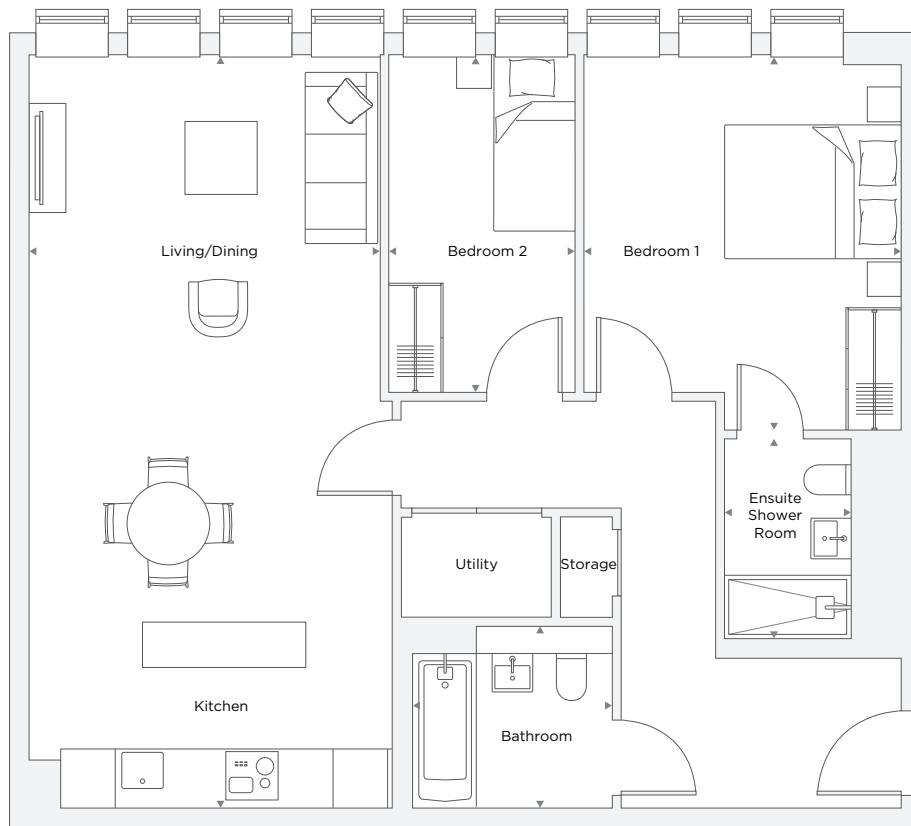

APARTMENT C1.01

2 Bedroom

Total Area 78.2 m² / 846 ft²

Living/Dining/Kitchen	3.86 m X 8.20 m	12' 8" X 26' 11"
Bedroom 1	3.50 m X 4.03 m	11' 6" X 13' 2"
Ensuite	1.40 m X 2.20 m	4' 7" X 7' 3"
Bedroom 2	2.05 m X 3.61 m	6' 9" X 11' 10"
Bathroom	2.20 m X 2.00 m	7' 3" X 6' 7"