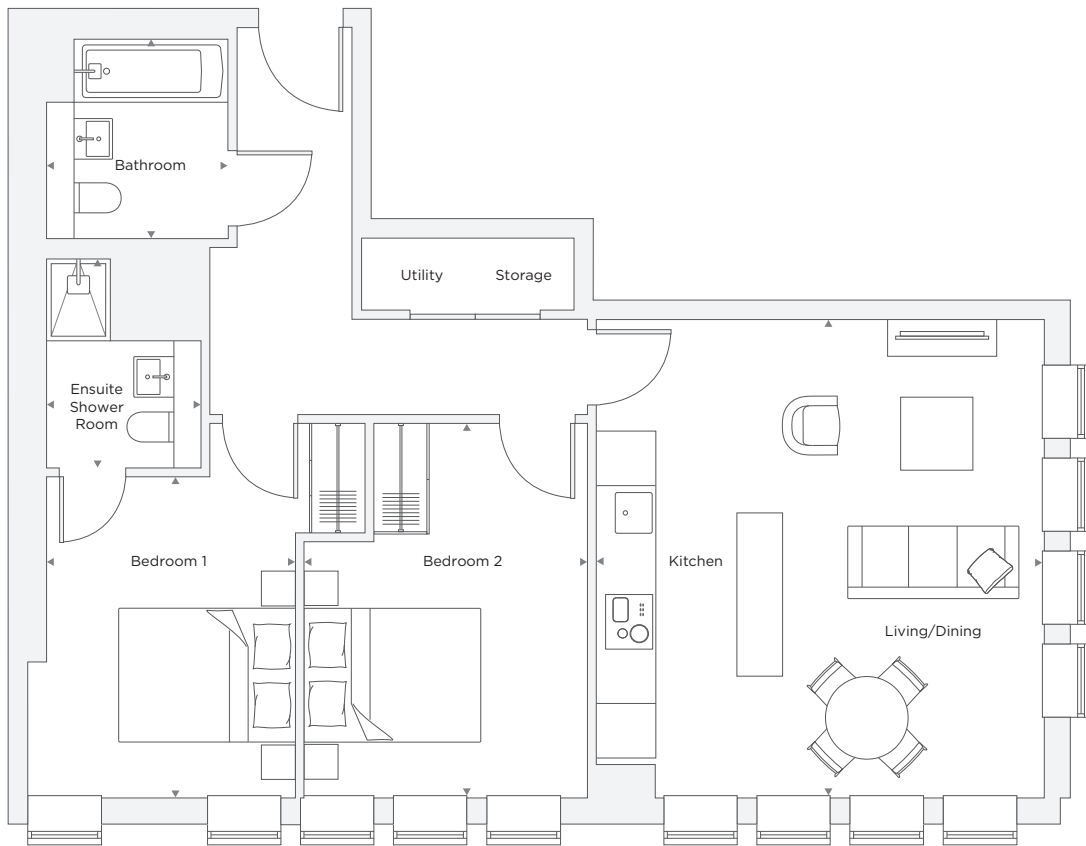

APARTMENT C2.05

2 Bedroom

Total Area 70.9 m² / 763 ft²

Living/Dining/Kitchen	4.94 m X 5.28 m	16' 2" X 17' 4"
Bedroom 1	2.95 m X 3.54 m	9' 8" X 11' 7"
Ensuite	1.70 m X 2.30 m	5' 7" X 7' 7"
Bedroom 2	3.12 m X 4.13 m	10' 3" X 13' 6"
Bathroom	2.00 m X 2.20 m	6' 7" X 7' 3"