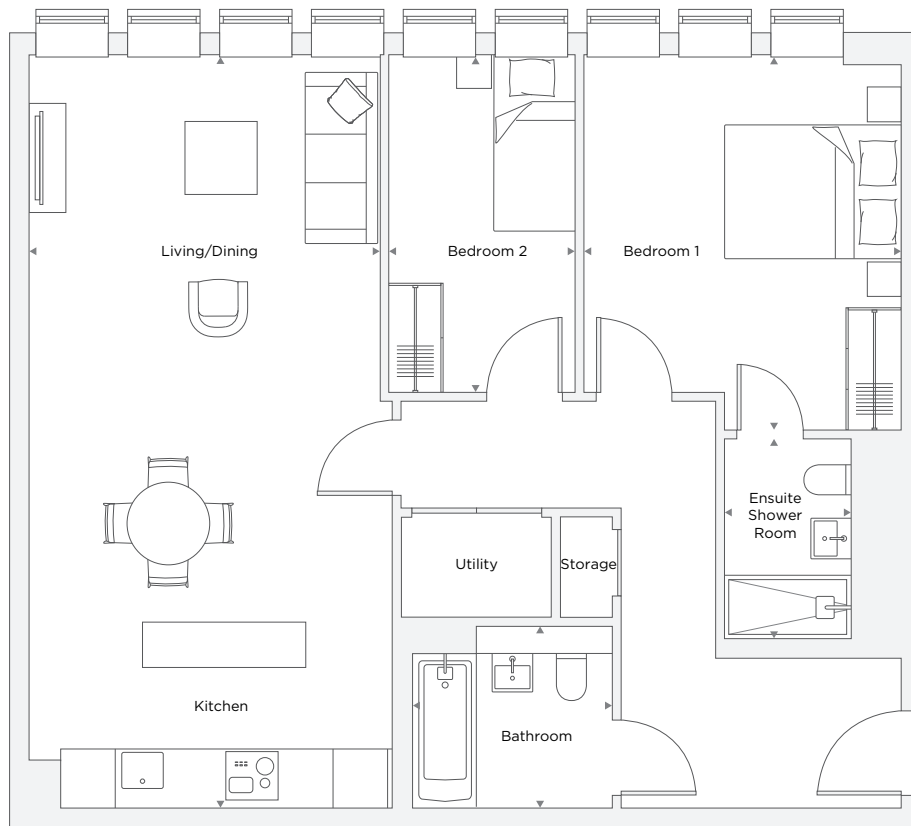

# APARTMENT C3.01

2 Bedroom

Total Area 77.9 m<sup>2</sup> / 847 ft<sup>2</sup>

Living/Dining/Kitchen	3.86 m X 8.20 m	12' 8" X 26' 11"
Bedroom 1	3.50 m X 4.03 m	11' 6" X 13' 2"
Ensuite	1.40 m X 2.20 m	4' 7" X 7' 3"
Bedroom 2	2.05 m X 3.61 m	6' 9" X 11' 10"
Bathroom	2.20 m X 2.00 m	7' 3" X 6' 7"