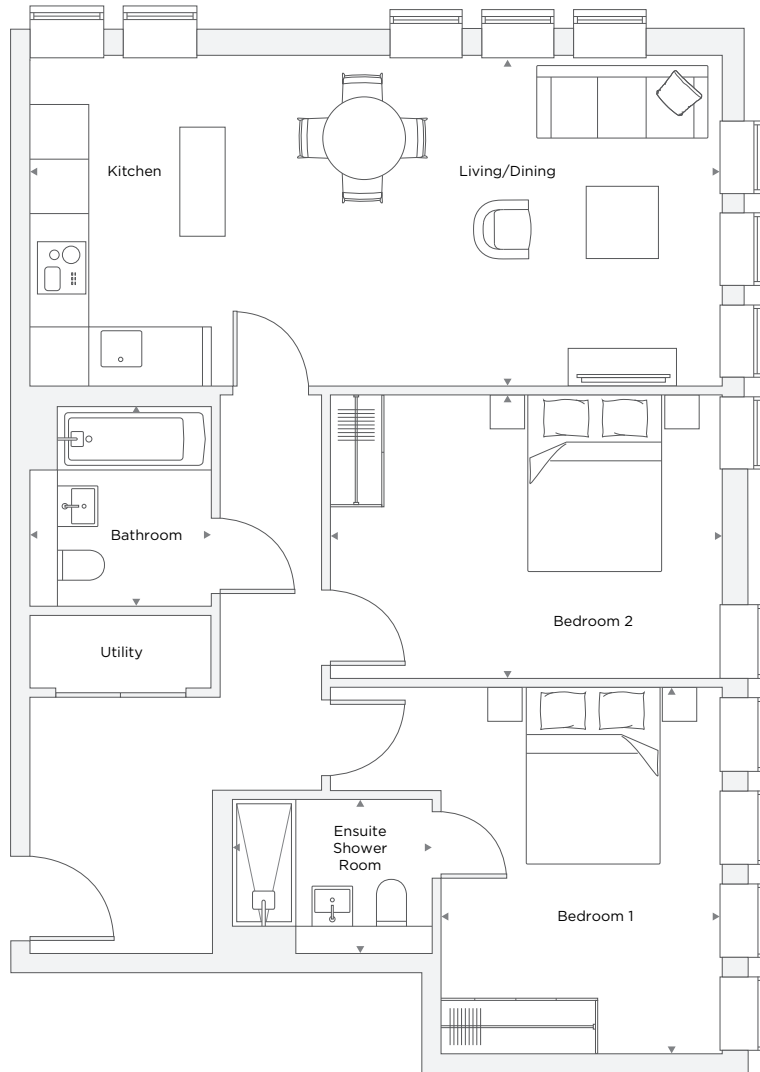

THE COCOA WORKS

APARTMENT C3.03

2 Bedroom

Total Area 78.2 m² / 842 ft²

Living/Dining/Kitchen	7.63 m X 3.65 m	25' 0" X 11' 12"
Bedroom 1	3.17 m X 3.98 m	10' 5" X 13' 1"
Ensuite	2.20 m X 1.70 m	7' 3" X 5' 7"
Bedroom 2	4.32 m X 3.12 m	14' 2" X 10' 3"
Bathroom	2.00 m X 2.20 m	6' 7" X 7' 3"

Floor plans are not to scale. Measurements are approximate and for guidance only. Design layouts are subject to change.