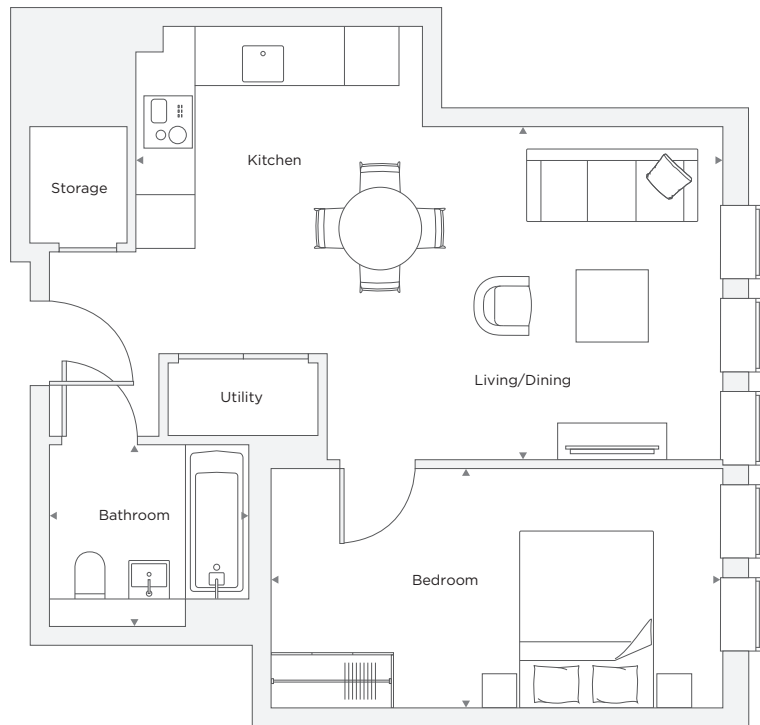

THE COCOA WORKS

APARTMENT C4.04

1 Bedroom

Total Area 49.4 m² / 532 ft²

Living/Dining/Kitchen	6.46 m X 3.68 m	21' 2" X 12' 1"
Bedroom	4.97 m X 2.65 m	16' 4" X 8' 8"
Bathroom	2.20 m X 2.00 m	7' 3" X 6' 7"

Floor plans are not to scale. Measurements are approximate and for guidance only. Design layouts are subject to change.