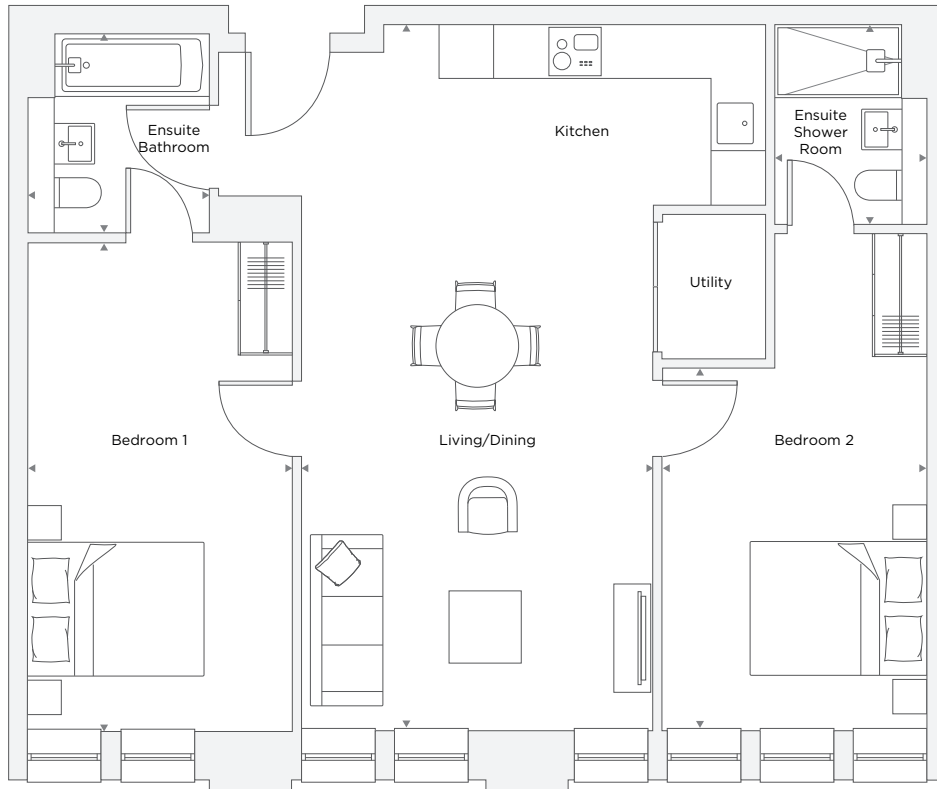

APARTMENT B1.15

2 Bedroom

Total Area 76.5 m² / 823.4 ft²

Kitchen/Living/Dining Room	3.87 m X 7.78 m	12' 8" X 25' 6"
Bedroom 1	2.92 m X 5.38 m	9' 7" X 17' 8"
Ensuite	1.68 m X 2.20 m	5' 6" X 7' 3"
Bedroom 2	2.91 m X 4.00 m	9' 7" X 13' 1"
Bathroom	1.68 m X 2.20 m	5' 6" X 7' 3"