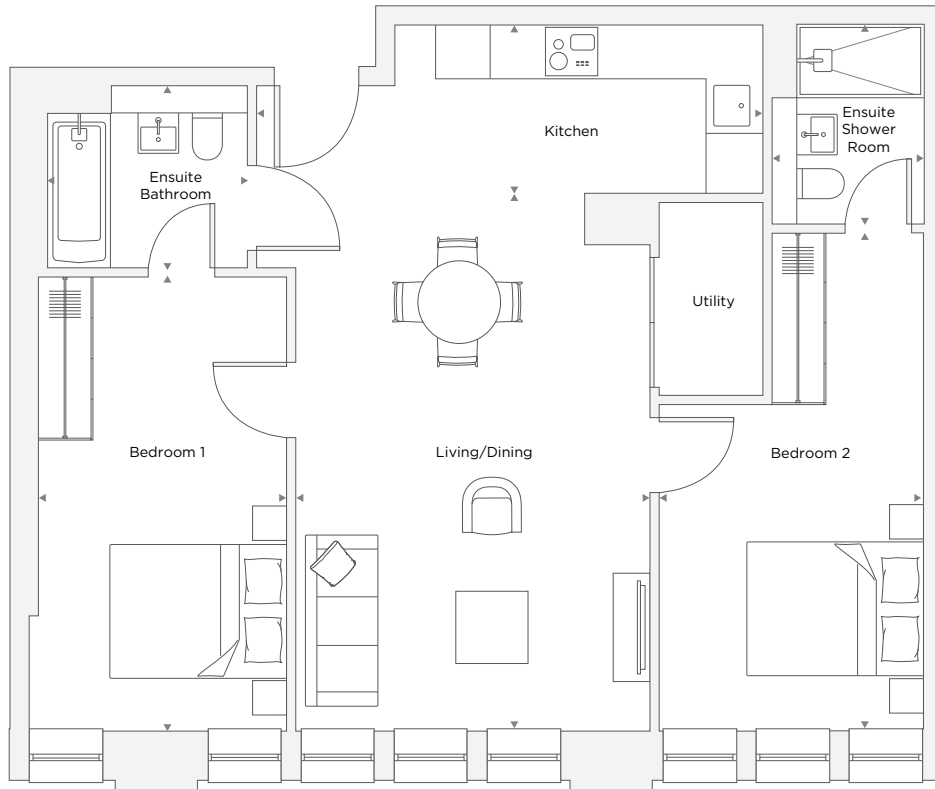

APARTMENT B2.18

2 Bedroom

Total Area 73.1 m² / 786.8 ft²

Living/Dining Room	3.91 m X 5.90 m	12' 10" X 19' 4"
Kitchen	4.05 m X 1.88 m	13' 4" X 6' 2"
Bedroom 1	2.73 m X 5.01 m	8' 12" X 16' 5"
Bedroom 2	2.91 m X 5.48 m	9' 7" X 17' 12"
Ensuite 2	1.68 m X 2.20 m	5' 6" X 7' 3"
Ensuite	2.20 m X 2.00 m	7' 3" X 6' 7"