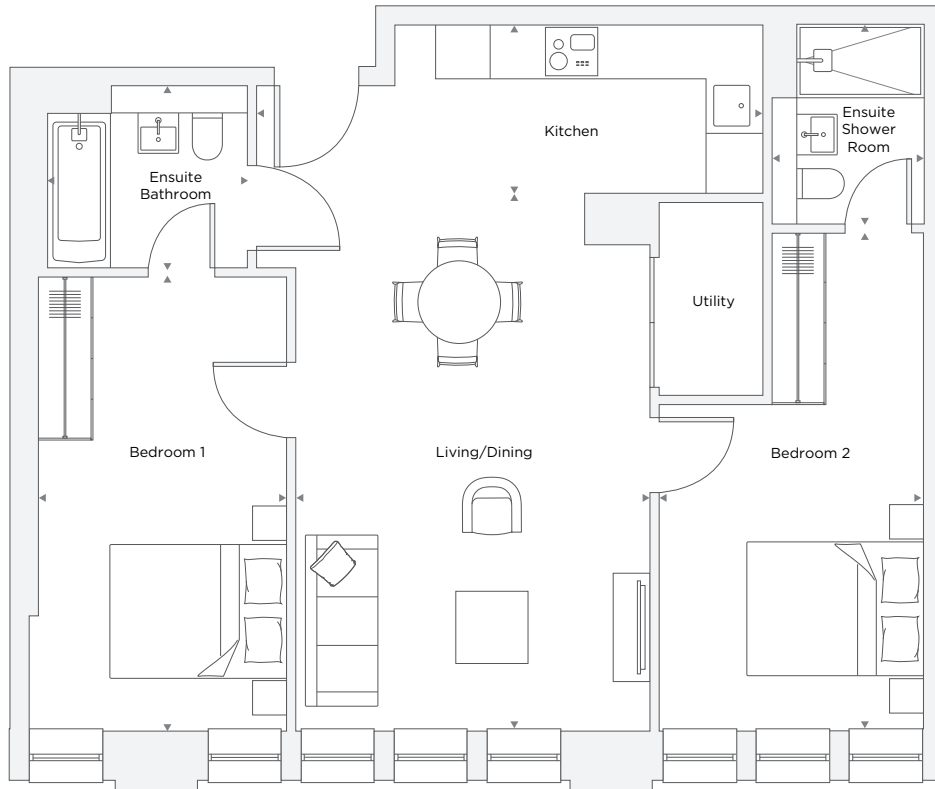

APARTMENT B4.18

2 Bedroom

Total Area 73.1 m² / 786.8 ft²

Living/Dining Room	3.91 m X 5.90 m	12' 10" X 19' 4"
Kitchen	4.05 m X 1.88 m	13' 4" X 6' 2"
Bedroom 1	2.73 m X 5.01 m	8' 12" X 16' 5"
Bedroom 2	2.91 m X 5.48 m	9' 7" X 17' 12"
Ensuite 2	1.68 m X 2.20 m	5' 6" X 7' 3"
Ensuite	2.20 m X 2.00 m	7' 3" X 6' 7"