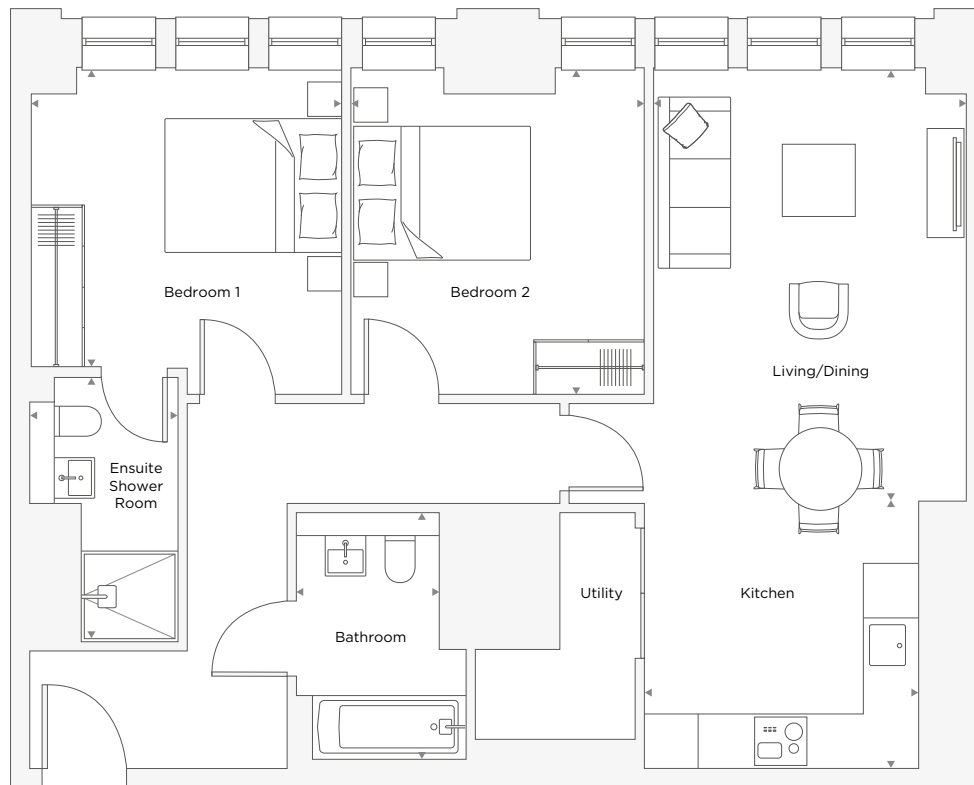

## APARTMENT A0.05

2 Bedroom

Total Area 76.9 m<sup>2</sup> / 827.7 ft<sup>2</sup>

Living/Dining Room	4.77 m X 3.44 m	15' 8" X 11' 3"
Kitchen	2.95 m X 3.02 m	9' 8" X 9' 11"
Bedroom 1	3.60 m X 3.44 m	11' 10" X 11' 3"
Ensuite	2.91 m X 1.63 m	9' 7" X 5' 4"
Bedroom 2	3.60 m X 3.23 m	11' 10" X 10' 7"
Bathroom	2.72 m X 1.88 m	8' 11" X 6' 2"

Floor plans are not to scale. Measurements are approximate and for guidance only.