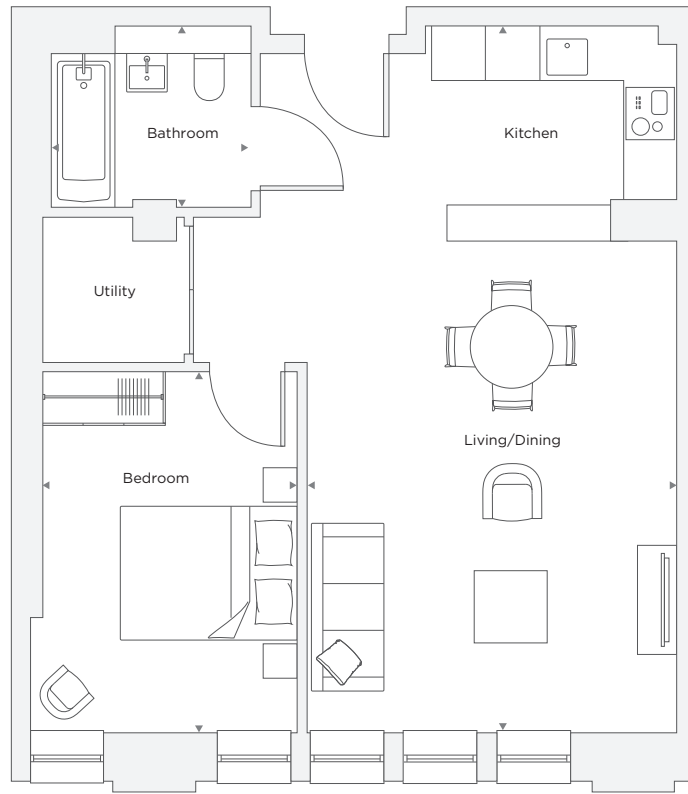

THE COCOA WORKS

APARTMENT A0.02

1 Bedroom

Total Area 54.0 m² / 581.3 ft²

Kitchen/Living/Dining Room 4.07 m X 7.78 m
Bedroom 1 2.94 m X 3.98 m
Bathroom 2.20 m X 2.00 m

13' 4" X 25' 6"
9' 8" X 13' 1"
7' 3" X 6' 7"