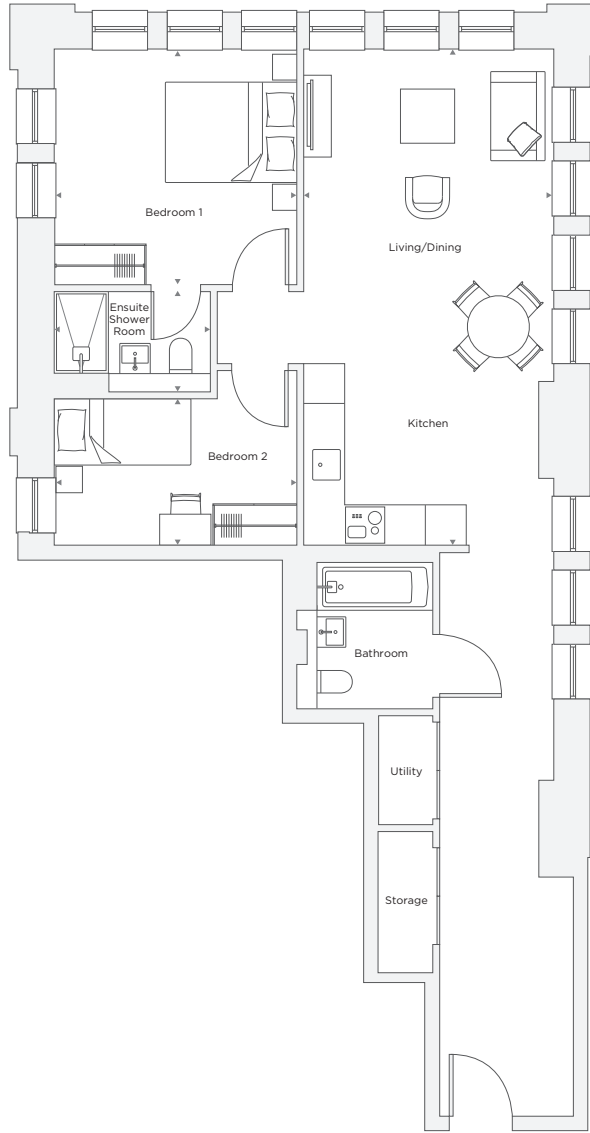

APARTMENT A0.07

2 Bedroom

Total Area 77.2 m² / 831 ft²

Kitchen/Living/Dining Room	3.67 m X 7.30 m	12' 0" X 23' 11"
Bedroom 1	3.56 m X 3.47 m	11' 8" X 11' 4"
Bedroom 2	3.56 m X 2.15 m	11' 8" X 7' 1"
Bathroom	2.00 m X 2.20 m	6' 7" X 7' 3"
Ensuite	2.30 m X 1.48 m	7' 6" X 4' 10"