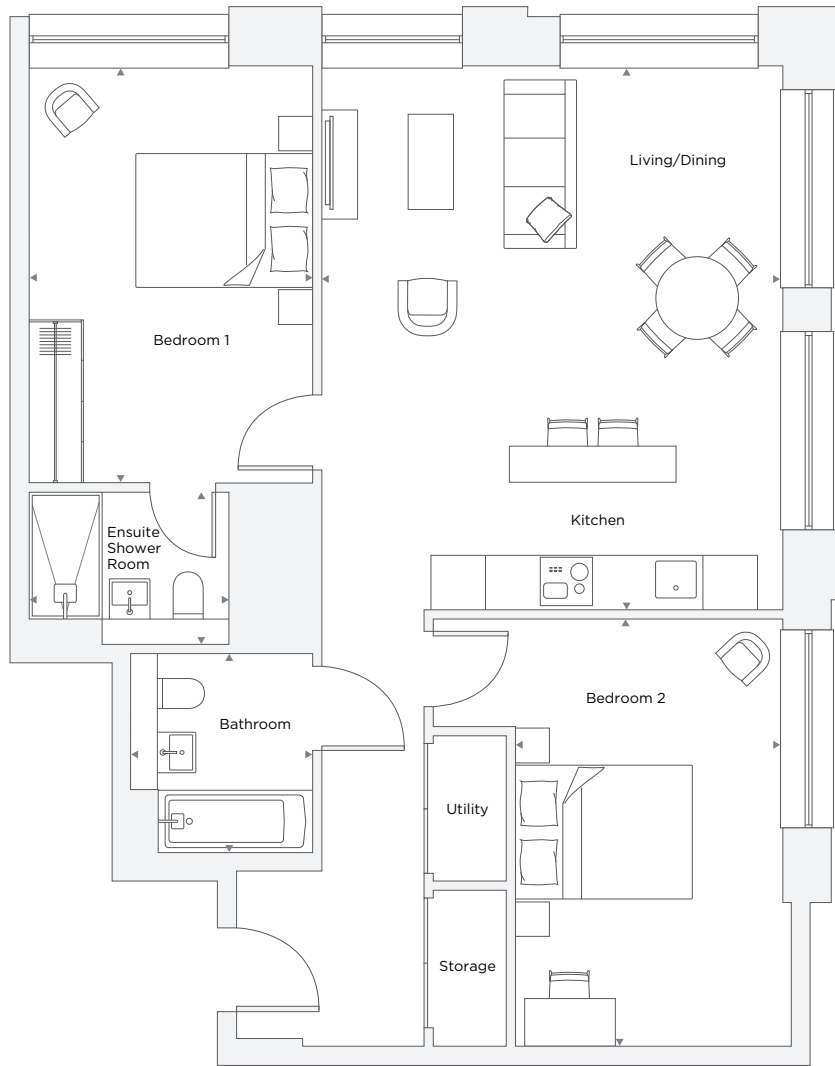

APARTMENT A0.08

2 Bedroom

Total Area 82.0 m² / 882.6 ft²

| | | |
|----------------------------|-----------------|-----------------|
| Kitchen/Living/Dining Room | 5.08 m X 5.99 m | 16' 8" X 19' 8" |
| Bedroom 1 | 3.12 m X 4.60 m | 10' 3" X 15' 1" |
| Ensuite 1 | 2.20 m X 1.68 m | 7' 3" X 5' 6" |
| Bedroom 2 | 2.99 m X 4.71 m | 9' 10" X 15' 5" |
| Bathroom | 2.00 m X 2.20 m | 6' 7" X 7' 3" |