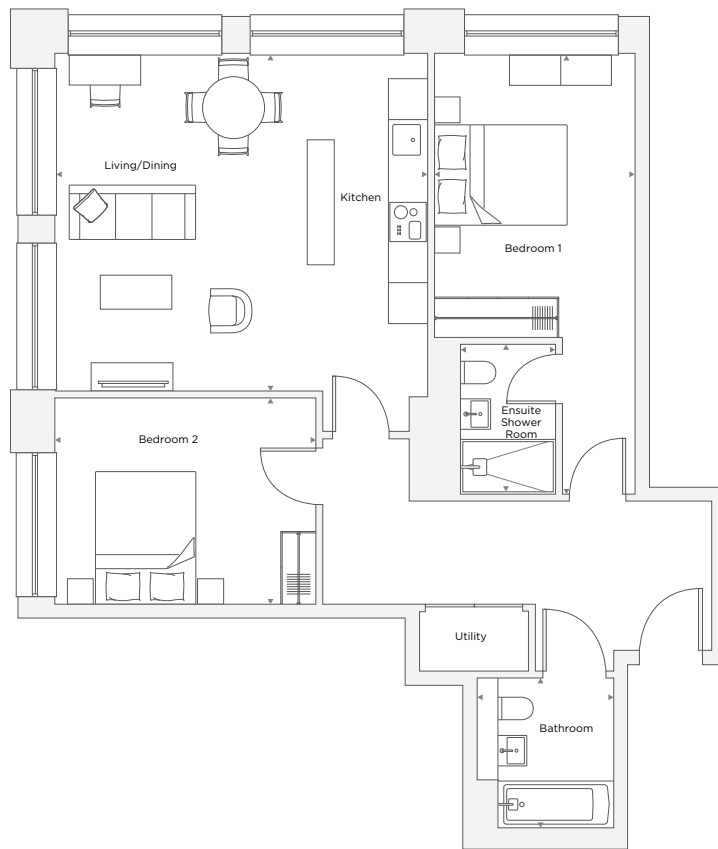

# APARTMENT A0.09

2 Bedroom

Total Area 78.0 m<sup>2</sup> / 839.6 ft<sup>2</sup>

Kitchen/Living/Dining Room	5.46 m X 4.96 m	17' 11" X 16' 3"
Bedroom 1	2.97 m X 4.18 m	9' 9" X 13' 9"
Ensuite 1	1.40 m X 2.20 m	4' 7" X 7' 3"
Bedroom 2	3.84 m X 3.03 m	12' 7" X 9' 11"
Bathroom	2.00 m X 2.20 m	6' 7" X 7' 3"