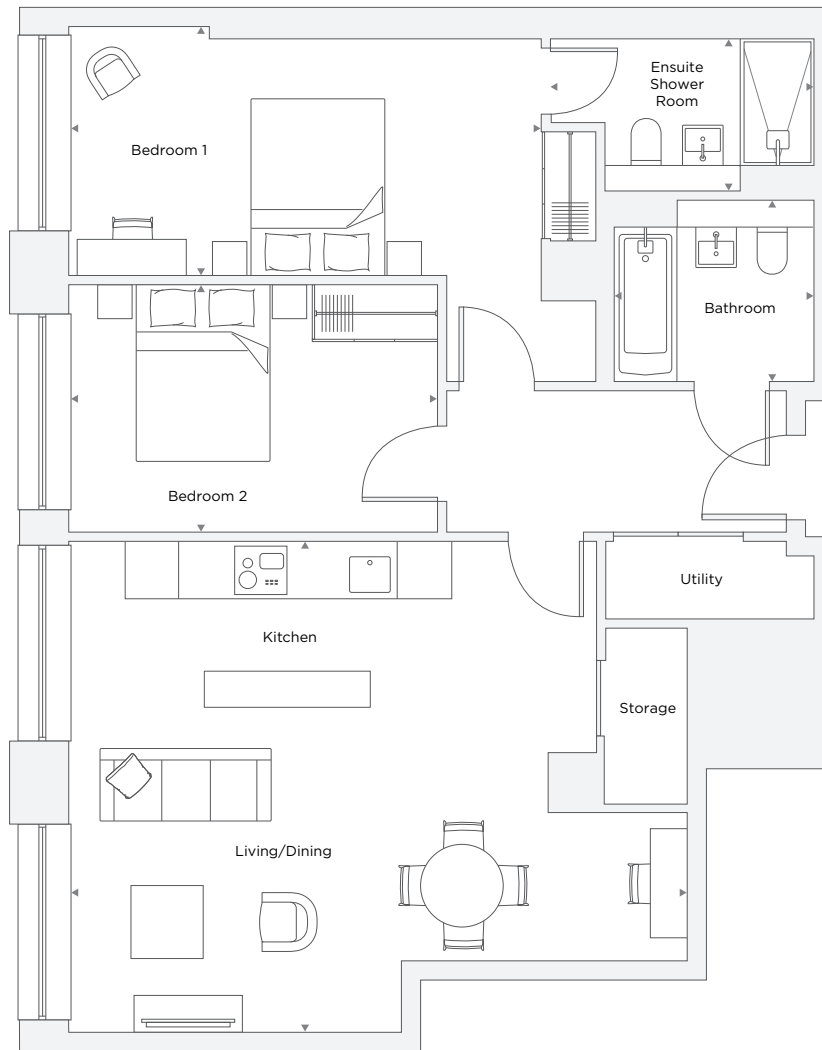

# APARTMENT A1.15

2 Bedroom

Total Area 80.0 m<sup>2</sup> / 861.1 ft<sup>2</sup>

Kitchen/Living/Dining Room	6.82 m X 5.4 m	22' 5" X 17' 9"
Bedroom 1	5.21 m X 2.61 m	17' 1" X 8' 7"
Bedroom 2	4.06 m X 2.73 m	13' 4" X 8' 11"
Bathroom	2.20 m x 2.00 m	7' 3" x 6' 7"
Ensuite 1	2.90 m x 1.68 m	9' 6" x 5' 6"