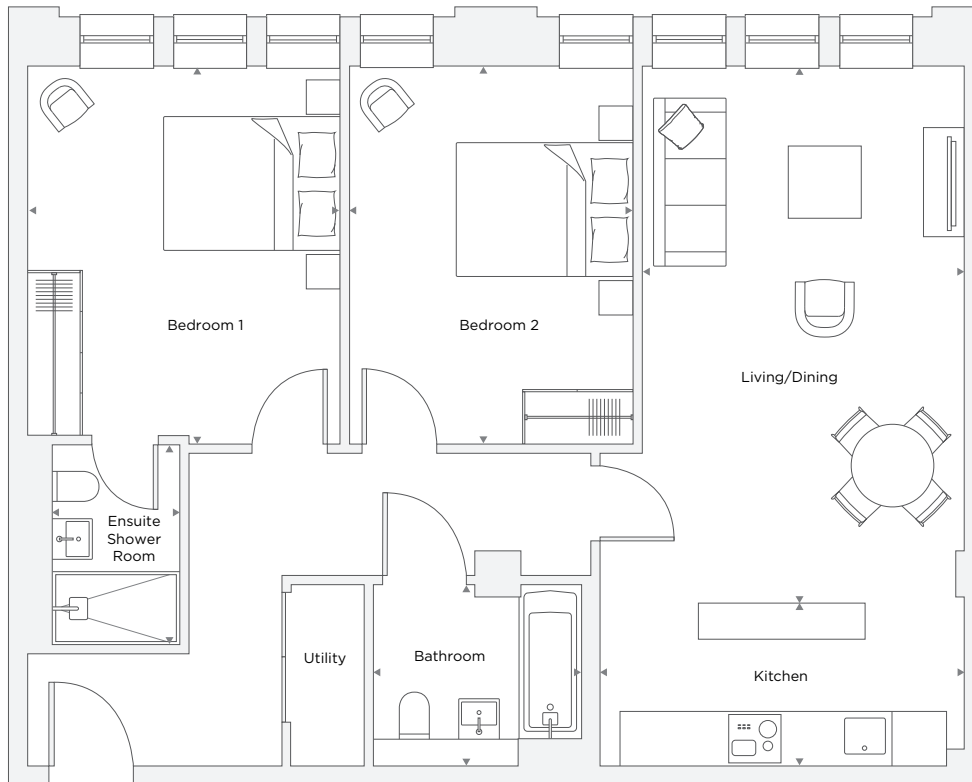

APARTMENT A3.06

2 Bedroom

Total Area 79.2 m²/ 852.5 ft²

Living/Dining Room	3.55 m x 5.92 m	11' 8" x 19' 5"
Kitchen	4.01 m x 1.81 m	13' 2" x 5' 11"
Bedroom 1	3.43 m x 4.17 m	11' 3" x 13' 8"
Bedroom 2	3.13 m X 4.17 m	10' 3" X 13' 8"
Bathroom	2.30 m X 2.00 m	7' 7" X 6' 7"
Ensuite	1.40 m X 2.20 m	4' 7" X 7' 3"