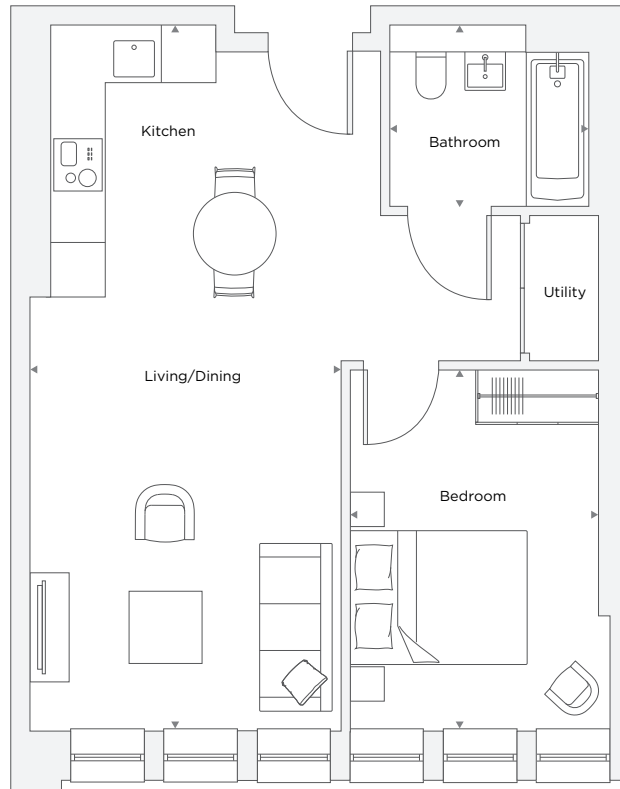

APARTMENT A4.02

1 Bedroom

Total Area 48.3 m² / 519.9 ft²

Kitchen/Living/Dining Room	3.44 m x 7.78 m	11' 3" x 25' 6"
Bedroom 1	2.86 m X 3.98 m	9' 4" X 13' 1"
Bathroom	2.20 m X 2.00 m	7' 3" X 6' 7"