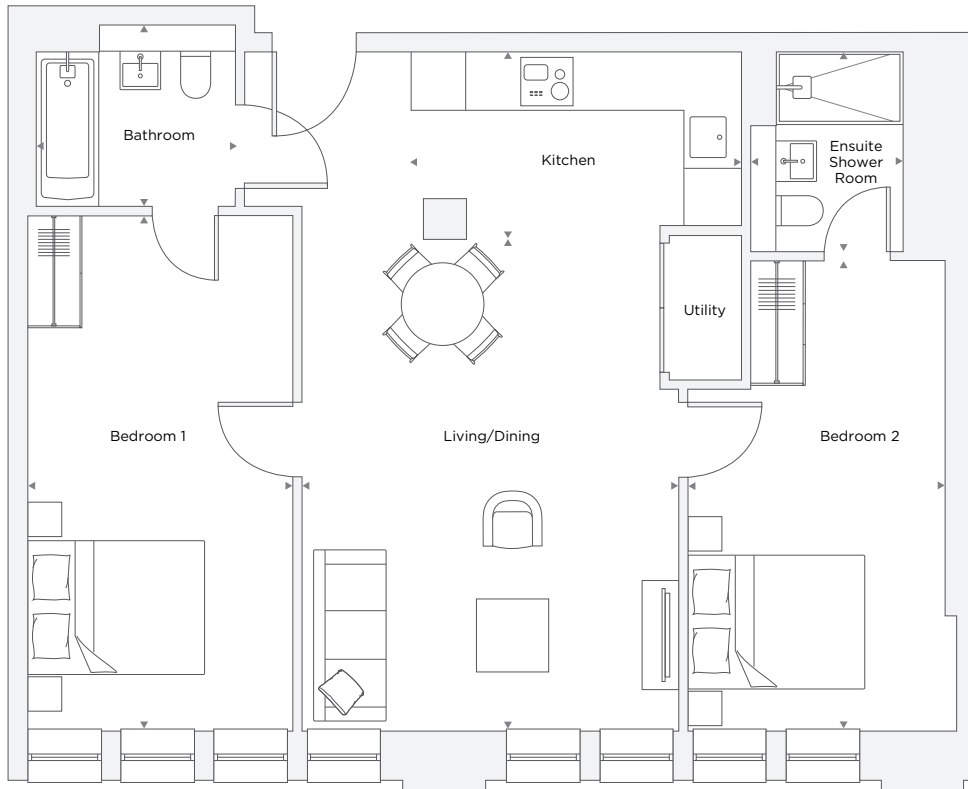

APARTMENT A4.04

2 Bedroom

Total Area 76.3 m² / 821.3 ft²

Living/Dining Room	4.14 m x 5.49 m	13' 7" x 18' 0"
Kitchen	3.64 m x 2.07 m	11' 11" x 6' 9"
Bedroom 1	2.93 m x 5.68 m	9' 7" x 18' 8"
Bedroom 2	2.96 m x 5.18 m	9' 9" x 16' 12"
Bathroom	2.20 m X 2.00 m	7' 3" X 6' 7"
Ensuite	1.68 m X 2.20 m	5' 6" X 7' 3"