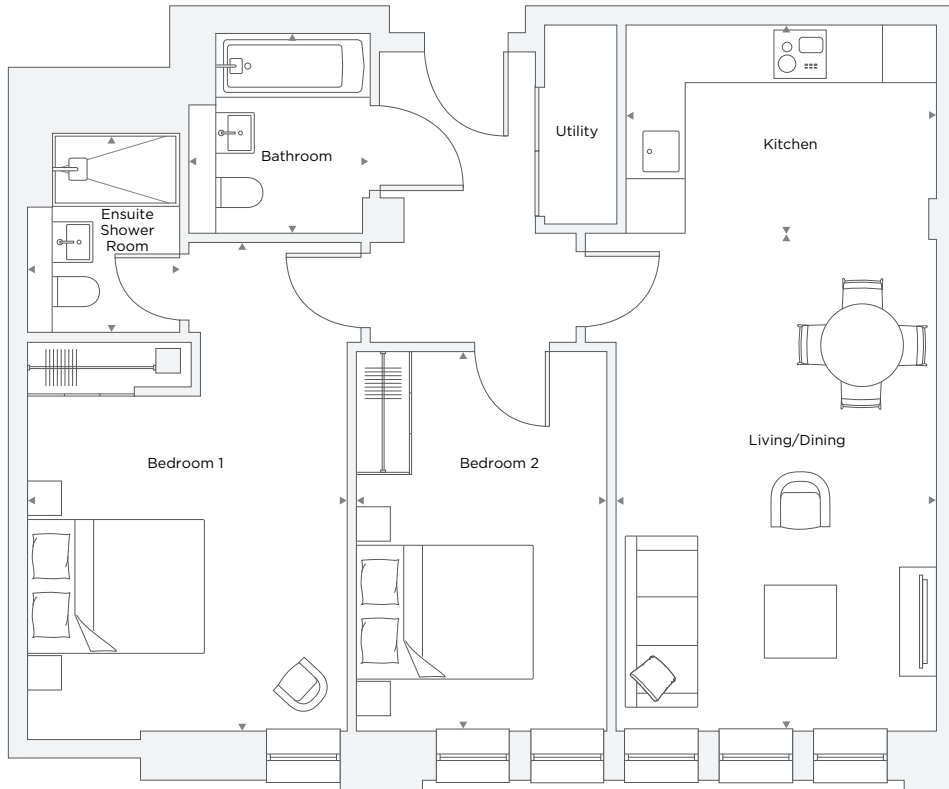

THE COCOA WORKS

APARTMENT A5.01

2 Bedroom

Total Area 75.0 m² / 807.3 ft²

Living/Dining Room	3.53 m x 5.56 m	11' 7" x 18' 3"
Kitchen	3.42 m x 2.30 m	11' 2" x 7' 7"
Bedroom 1	3.52 m x 5.38 m	11' 7" x 17' 8"
Ensuite 1	1.68 m x 2.20 m	5' 6" x 7' 3"
Bedroom 2	2.76 m x 4.18 m	9' 1" x 13' 9"
Bathroom	2.00 m x 2.20 m	6' 7" x 7' 3"

Floor plans are not to scale. Measurements are approximate and for guidance only. Design layouts are subject to change.