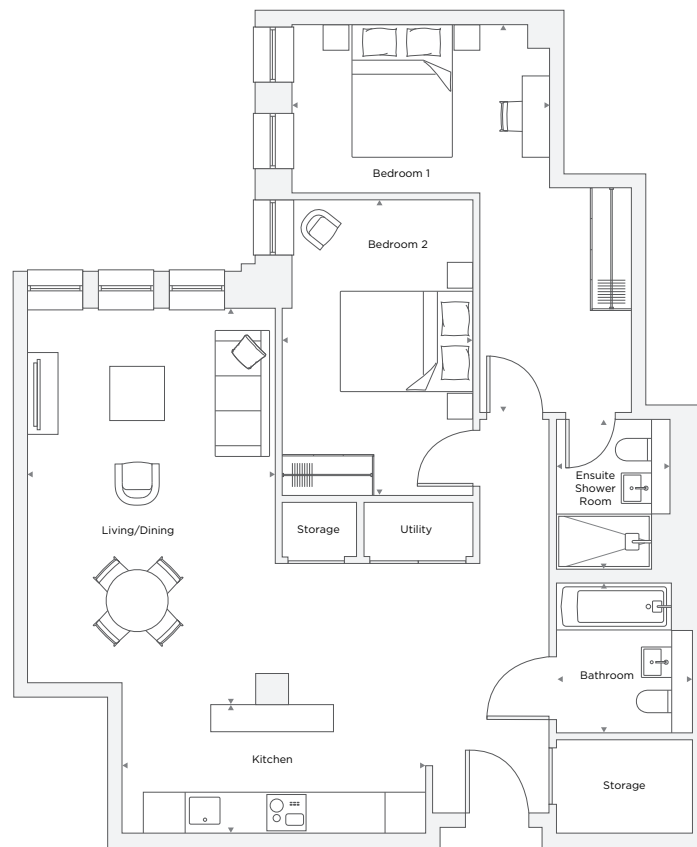

## APARTMENT A5.09

2 Bedroom

Total Area 87.7 m<sup>2</sup> / 944.0 ft<sup>2</sup>

Living/Dining Room	3.64 m x 5.29 m	11' 11" x 17' 4"
Kitchen	4.46 m x 1.89 m	14' 8" x 6' 3"
Bedroom 1	3.78 m x 5.70 m	12' 5" x 18' 8"
Ensuite 1	1.68 m X 2.20 m	5' 6" X 7' 3"
Bedroom 2	2.80 m X 4.34 m	9' 2" X 14' 3"
Bathroom	2.00 m X 2.20 m	6' 7" X 7' 3"

Floor plans are not to scale. Measurements are approximate and for guidance only. Design layouts are subject to change.