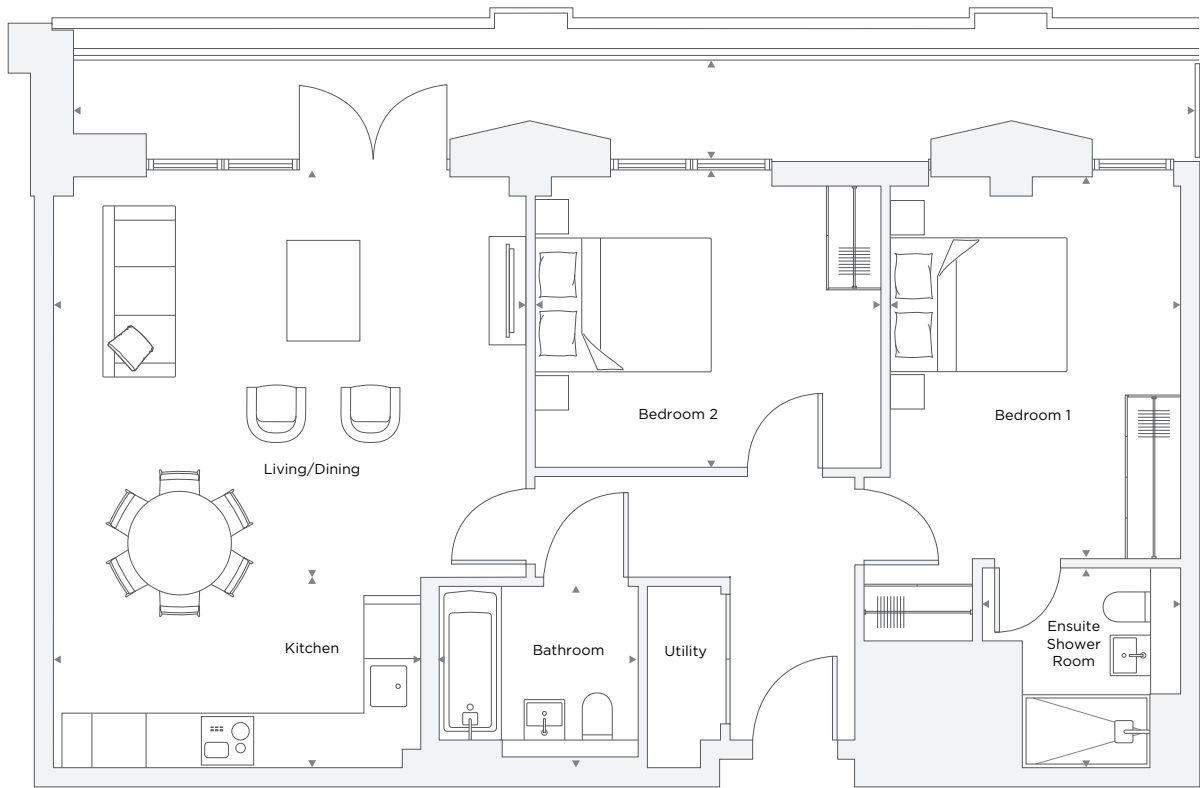

APARTMENT A6.04

2 Bedroom

Total Area 78.8 m² / 848.2 ft²

Living/Dining Room	5.20 m X 4.40 m	17' 1" X 14' 5"
Kitchen	4.04 m X 2.10 m	13' 3" X 6' 11"
Bedroom 1	3.81 m X 3.20 m	12' 6" X 10' 6"
Bedroom 2	3.20 m X 4.20 m	10' 6" X 13' 10"
Bathroom	2.20 m X 1.88 m	7' 3" X 6' 2"
Ensuite 1	2.13 m X 1.75 m	7' 0" X 5' 9"
Terrace	12.28 m X 1.22 m	40' 3" X 3' 12"