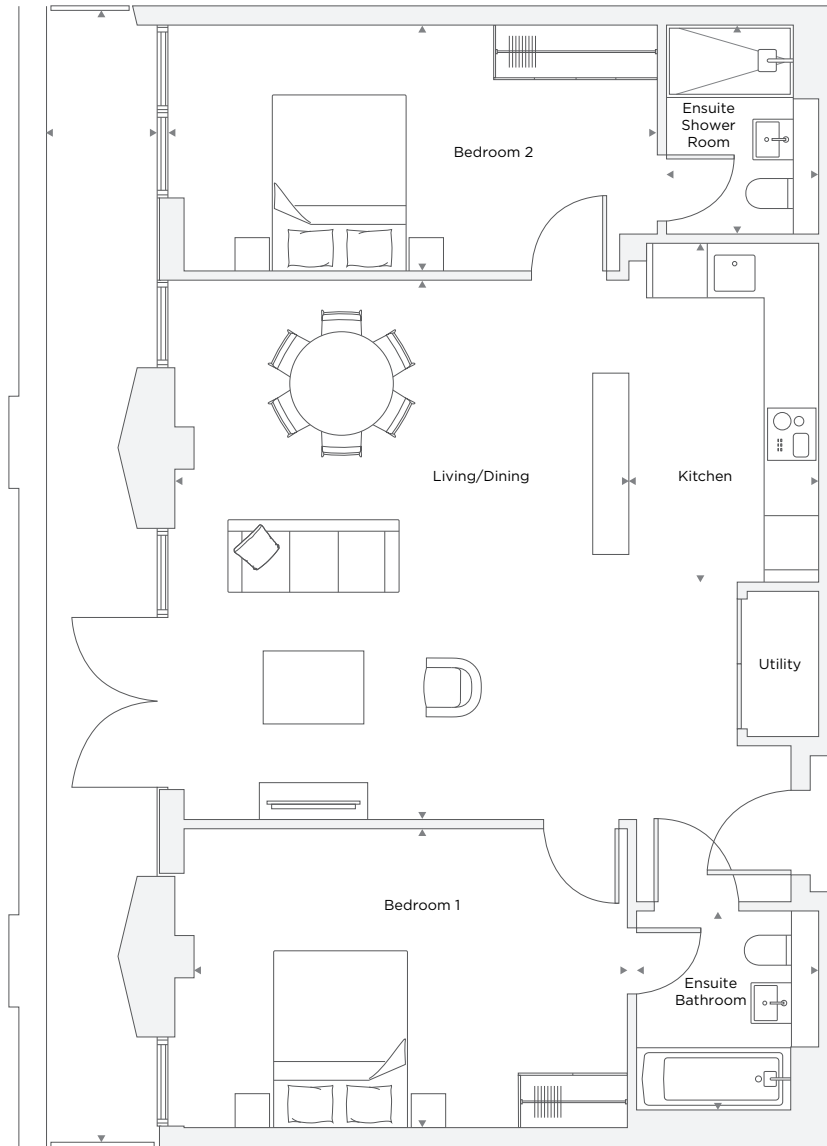

## APARTMENT A6.08

2 Bedroom

Total Area 86.8 m<sup>2</sup> / 934.3 ft<sup>2</sup>

Living/Dining Room	5.00 m X 5.95 m	16' 5" X 19' 6"
Kitchen	2.09 m X 3.74 m	6' 10" X 12' 3"
Bedroom 1	4.99 m X 3.29 m	16' 4" X 10' 10"
Bedroom 2	5.22 m X 2.71 m	17' 1" X 8' 11"
Bathroom	2.00 m X 2.20 m	6' 7" X 7' 3"
Ensuite	1.68 m X 2.30 m	5' 6" X 7' 7"
Terrace	1.22 m X 13.09 m	3' 12" X 42' 11"